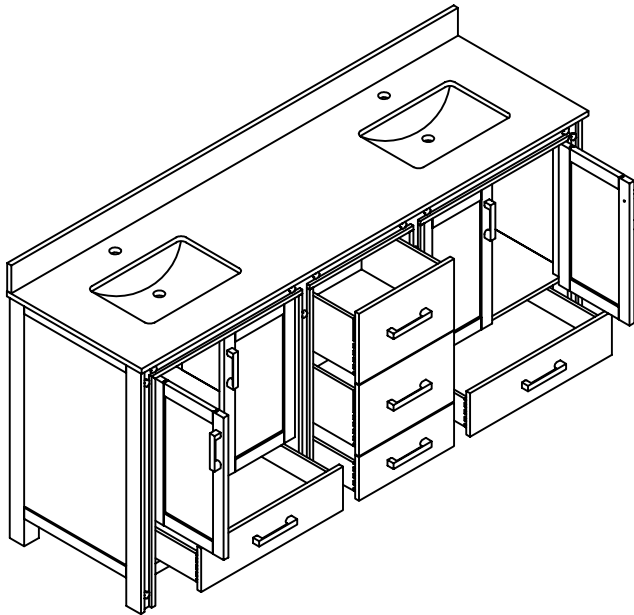

PART LIST

LEXORA[®]
HOME DECOR & HOME FURNISHINGS

#1

PART #	DESCRIPTION	QUANTITY
A	Countertop	1
B	Backsplash	1
C	Basin	2
D	Door (Left)	2
E	Door (Right)	2
F	Drawer (Mid)	2
G	Drawer (Mid)	1
H	Drawer (Left / Right)	2
I	Hinge (Door)	8
L	Handle (Drawer)	5
M	Handle (Door)	4
N	Drawer Glides	5
1	Button	14
2	Hardware (Left)	1
3	Hardware (Right)	1
4	Hardware (Mid-Below)	2
5	Hardware (long)	1

INSTALLATION

INSTALLSTION

#1

#2

DRAWER

REMOVE

INSTALL

1