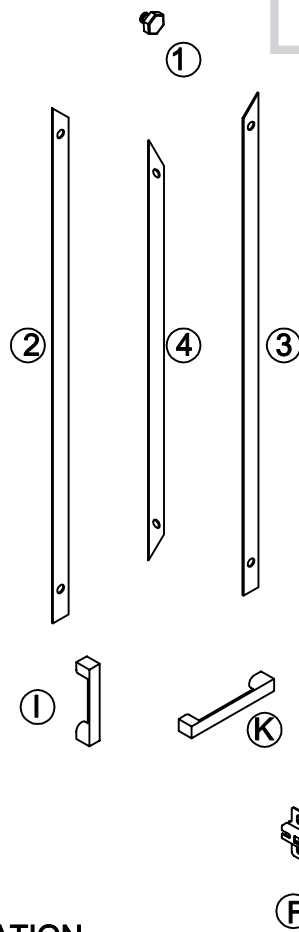

PART LIST

LEXORA[®]
HOME DECOR & HOME FURNISHINGS

#1

| PART # | DESCRIPTION | QUANTITY |
|--------|----------------------|----------|
| A | Countertop | 1 |
| B | Backsplash | 1 |
| C | Basin | 1 |
| D | Door (Left) | 1 |
| E | Door (Right) | 1 |
| F | Drawer | 6 |
| G | Fake Drawer (center) | 1 |
| H | Hinge (Door) | 4 |
| I | Handle (Door) | 2 |
| K | Handle (Drawer) | 7 |
| L | Drawer glides | 6 |
| 1 | Button | 6 |
| 2 | Hardware (Left) | 1 |
| 3 | Hardware (Right) | 1 |
| 4 | Hardware (long) | 1 |

INSTALLATION

INSTALLSTION

#1

(C)

DRAWER

#2

REMOVE

INSTALL