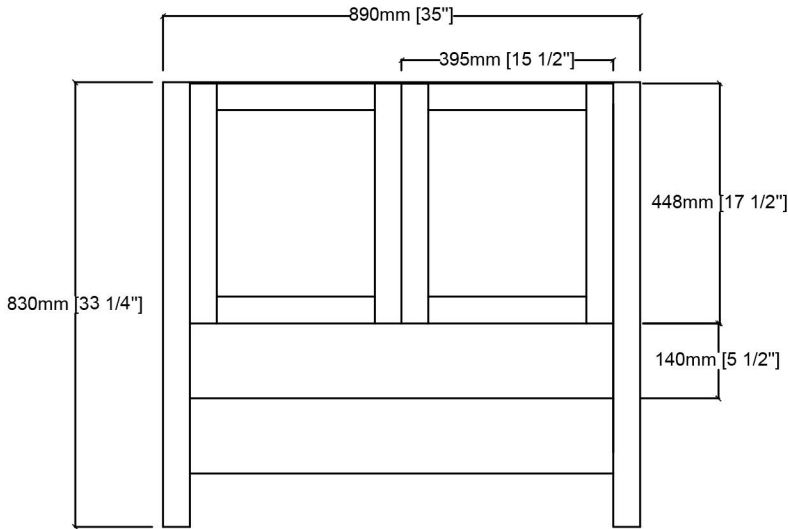

VOLEZ 36"

Length: 36"
Width: 18"
Height: 34"

MIRROR

SIDE VIEW

FRONT VIEW

BACK VIEW