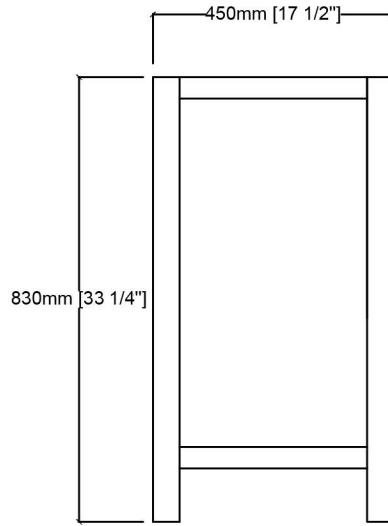

VOLEZ 36"

Length: 36"
Width: 18"
Height: 34"

MIRROR

SIDE VIEW

FRONT VIEW

BACK VIEW