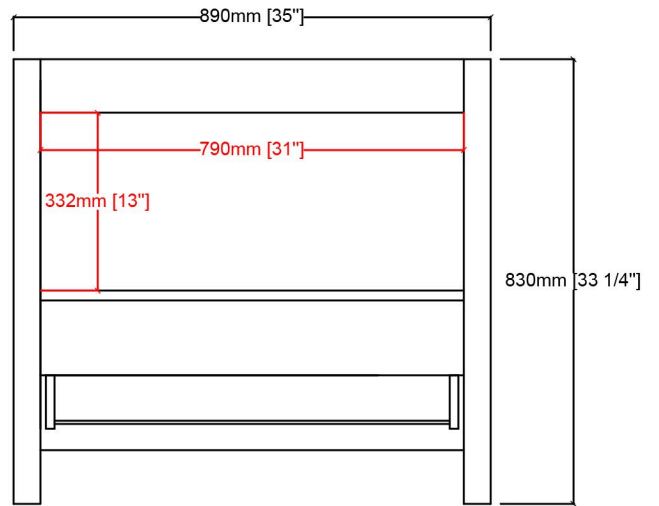

VOLEZ 36"

Length: 36"
Width: 18"
Height: 34"

MIRROR

SIDE VIEW

FRONT VIEW

BACK VIEW