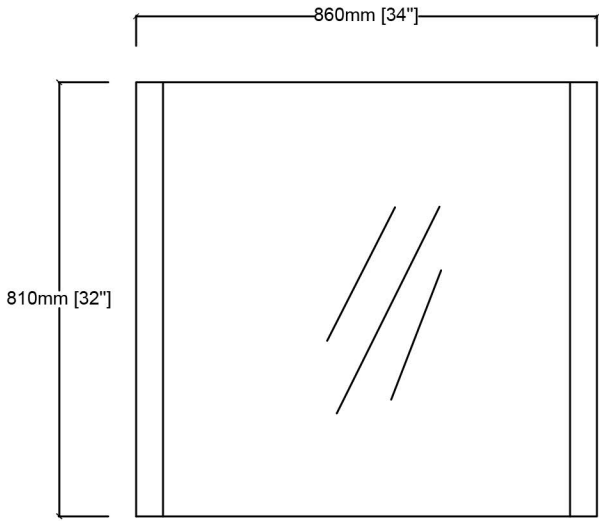

VOLEZ 36"

Length: 36"
Width: 18"
Height: 34"

MIRROR

SIDE VIEW

FRONT VIEW

BACK VIEW