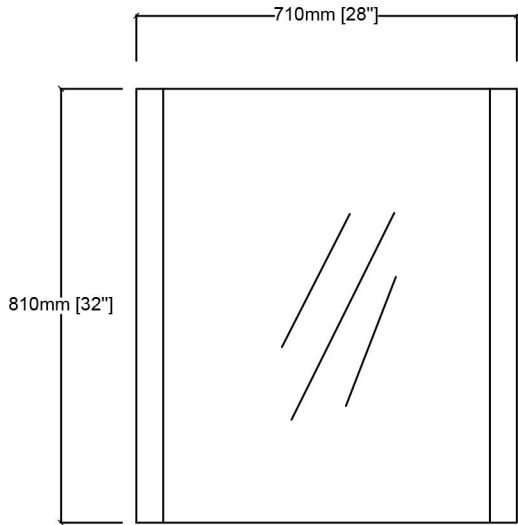

# VOLEZ 30"

Length: 30"  
Width: 18"  
Height: 34"

MIRROR

SIDE VIEW

FRONT VIEW

BACK VIEW