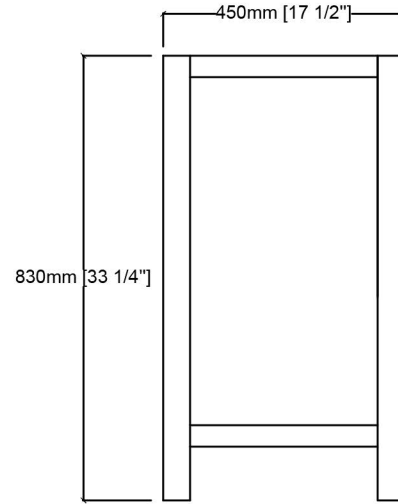

# VOLEZ 30"

Length: 30"  
Width: 18"  
Height: 34"

MIRROR

SIDE VIEW

FRONT VIEW

BACK VIEW