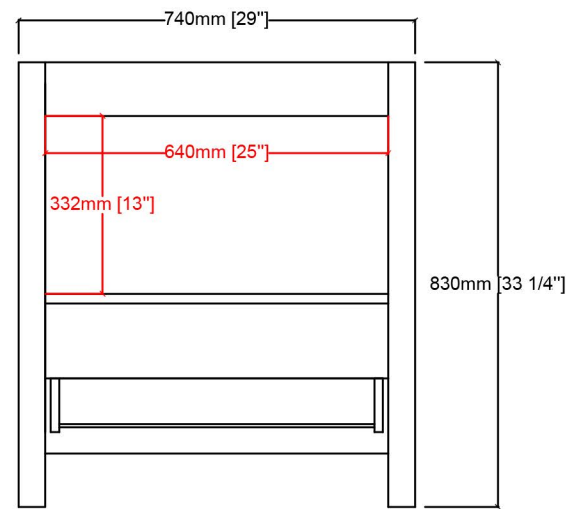

# VOLEZ 30"

Length: 30"  
Width: 18"  
Height: 34"

MIRROR

SIDE VIEW

FRONT VIEW

BACK VIEW