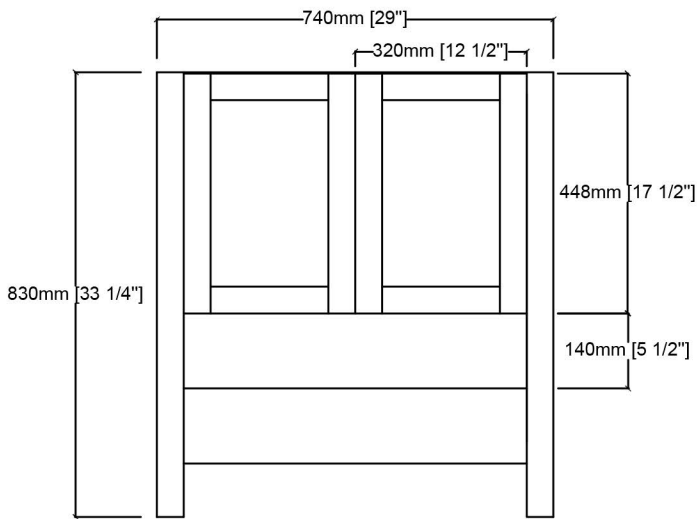

# VOLEZ 30"

Length: 30"  
Width: 18"  
Height: 34"

MIRROR

SIDE VIEW

FRONT VIEW

BACK VIEW