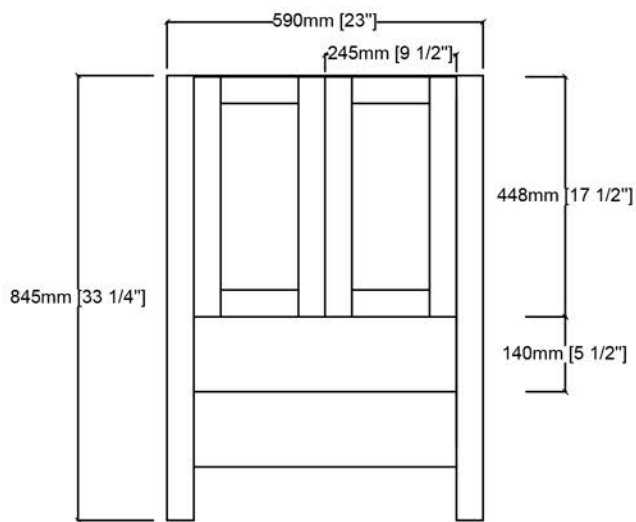

VOLEZ 24"

Length: 24"
Width: 18"
Height: 34"

MIRROR

SIDE VIEW

FRONT VIEW

BACK VIEW

LV341824