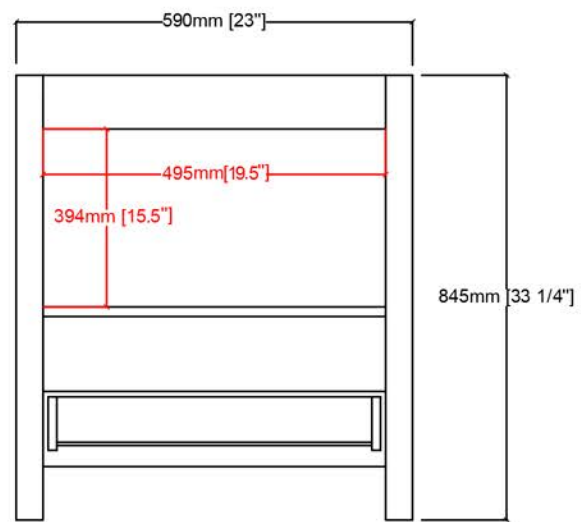

VOLEZ 24"

Length: 24"
Width: 18"
Height: 34"

MIRROR

SIDE VIEW

FRONT VIEW

BACK VIEW

LV341824