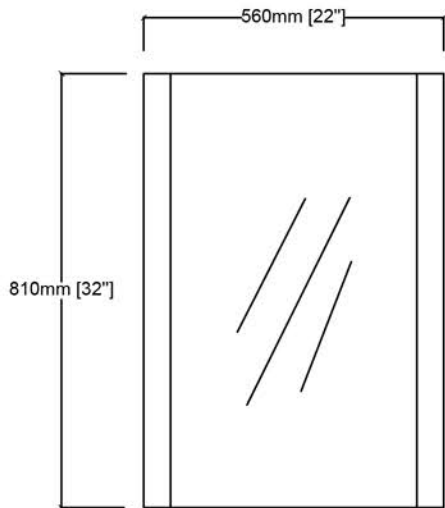

VOLEZ 24"

Length: 24"
Width: 18"
Height: 34"

MIRROR

SIDE VIEW

FRONT VIEW

BACK VIEW

LV341824