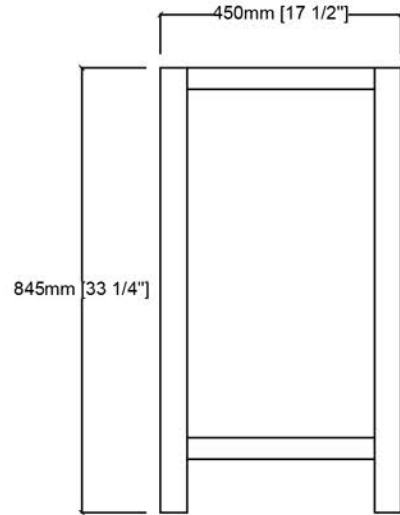

VOLEZ 24"

Length: 24"
Width: 18"
Height: 34"

MIRROR

SIDE VIEW

FRONT VIEW

BACK VIEW

LV341824