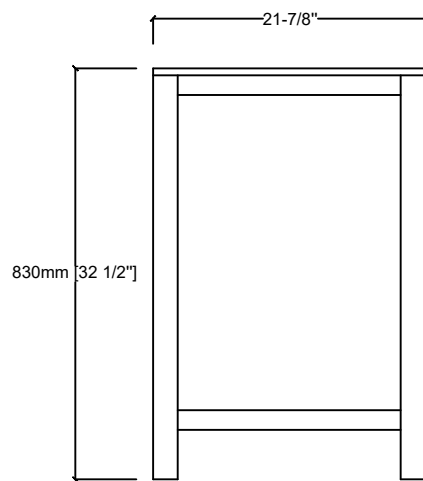

# MARSYAS VELUTI 30"

Length: 30"

Width: 22"

Height: 34"

MIRROR

TOP

FRONT VIEW

BACK VIEW

SIDE VIEW

LM343330