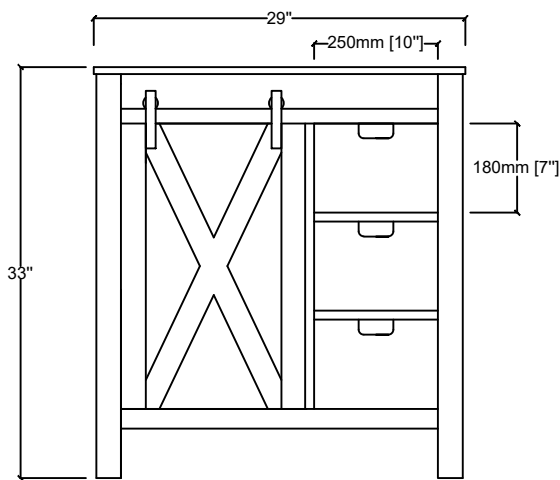

# MARSYAS VELUTI 30"

Length: 30"

Width: 22"

Height: 34"

MIRROR

TOP

FRONT VIEW

BACK VIEW

SIDE VIEW

LM343330