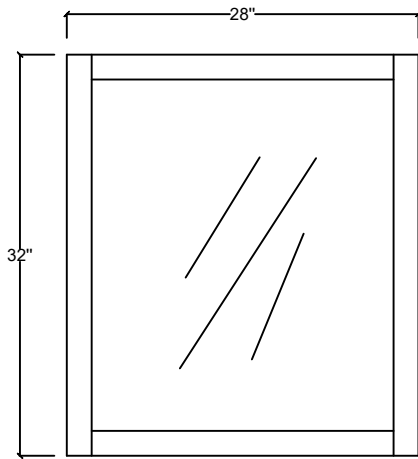

# MARSYAS VELUTI 30"

Length: 30"

Width: 22"

Height: 34"

MIRROR

TOP

FRONT VIEW

BACK VIEW

SIDE VIEW

LM343330