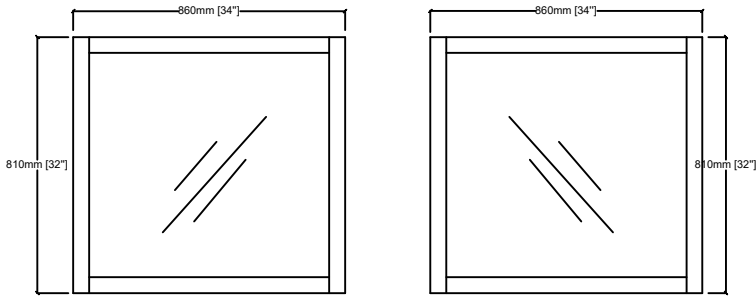

JACQUES 84"

Length: 84 "
Width: 22"
Height: 34"

MIRROR

TOP

FRONT VIEW

BACK VIEW

SIDE VIEW

LJ342284