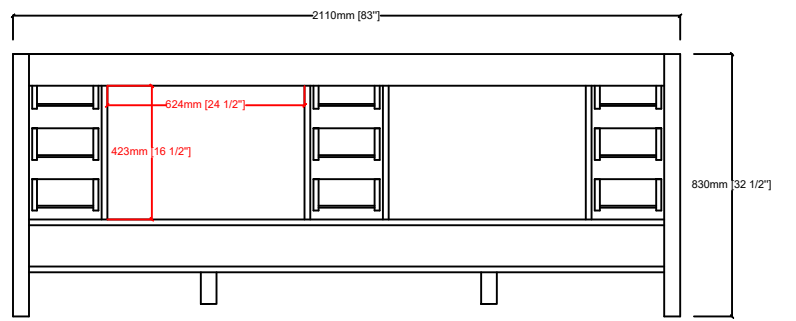

JACQUES 84"

Length: 84 "
Width: 22"
Height: 34"

MIRROR

TOP

FRONT VIEW

BACK VIEW

SIDE VIEW

LJ342284