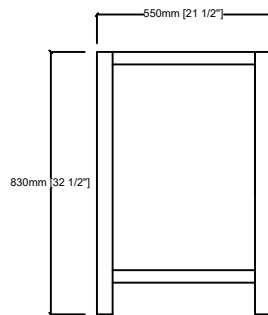

JACQUES 84"

Length: 84 "
Width: 22"
Height: 34"

MIRROR

TOP

FRONT VIEW

BACK VIEW

SIDE VIEW

LJ342284