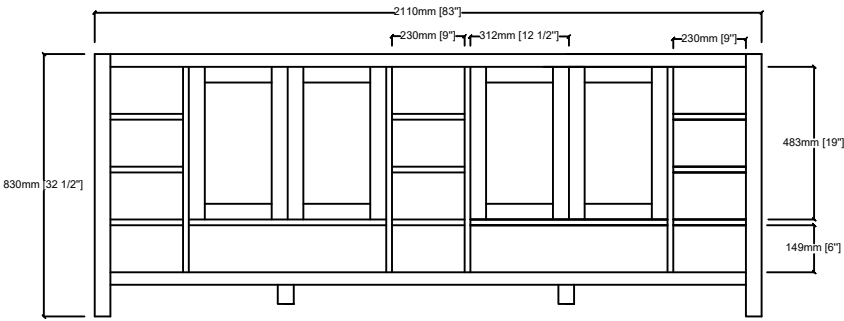

JACQUES 84"

Length: 84 "
Width: 22"
Height: 34"

MIRROR

TOP

FRONT VIEW

BACK VIEW

SIDE VIEW

LJ342284