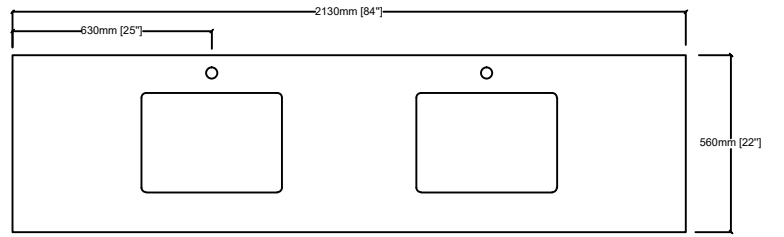

JACQUES 84"

Length: 84 "
Width: 22"
Height: 34"

MIRROR

TOP

FRONT VIEW

BACK VIEW

SIDE VIEW

LJ342284