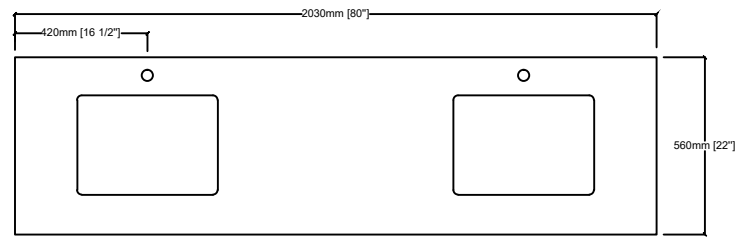

JACQUES 80"

Length: 80"
Width: 22"
Height: 34"

MIRROR

TOP

FRONT VIEW

BACK VIEW

SIDE VIEW

LJ342280