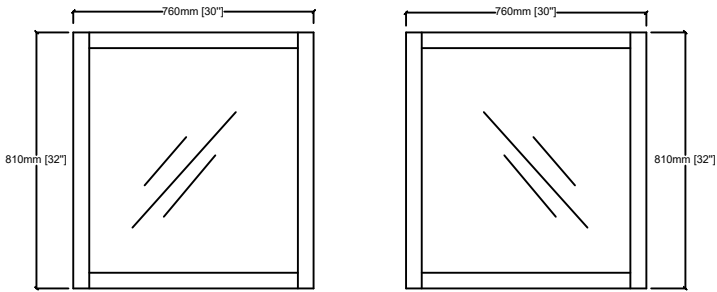

JACQUES 80"

Length: 80"
Width: 22"
Height: 34"

MIRROR

TOP

FRONT VIEW

BACK VIEW

SIDE VIEW

LJ342280