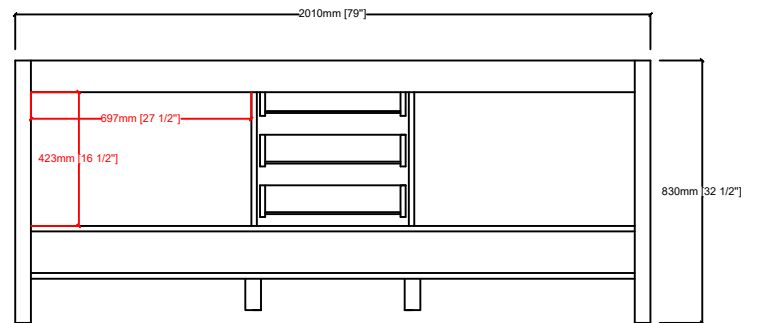

JACQUES 80"

Length: 80"
Width: 22"
Height: 34"

MIRROR

TOP

FRONT VIEW

BACK VIEW

SIDE VIEW

LJ342280