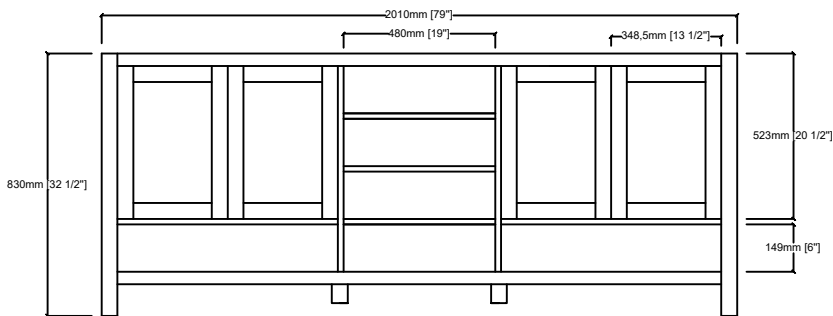

JACQUES 80"

Length: 80"
Width: 22"
Height: 34"

MIRROR

TOP

FRONT VIEW

BACK VIEW

SIDE VIEW

LJ342280