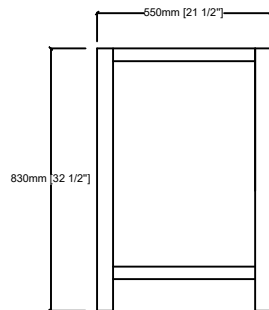

JACQUES 80"

Length: 80"
Width: 22"
Height: 34"

MIRROR

TOP

FRONT VIEW

BACK VIEW

SIDE VIEW

LJ342280