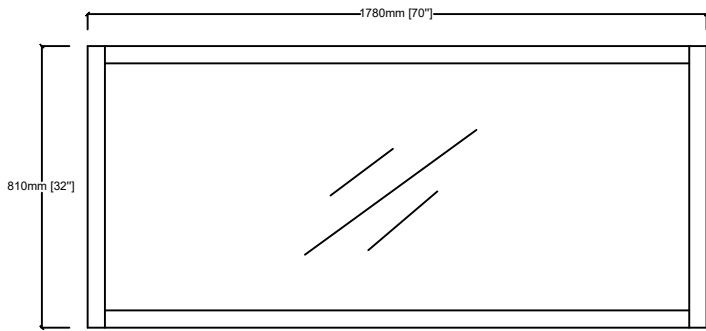

JACQUES 72"

Length: 72"
Width: 22"
Height: 34"

MIRROR

TOP

FRONT VIEW

BACK VIEW

SIDE VIEW

LJ342272