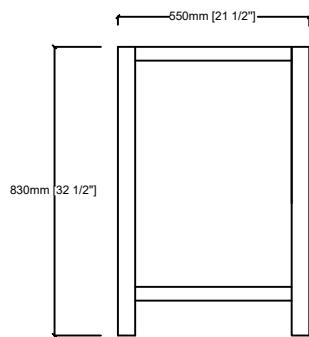

JACQUES 72"

Length: 72"
Width: 22"
Height: 34"

MIRROR

TOP

FRONT VIEW

BACK VIEW

SIDE VIEW

LJ342272