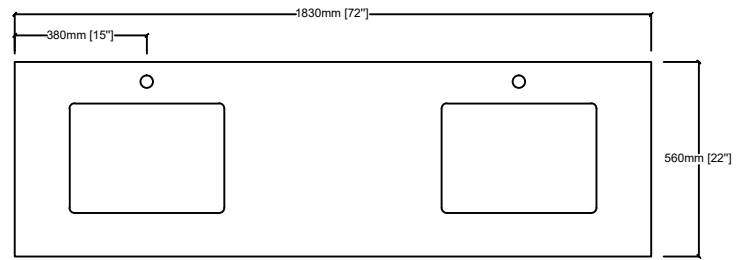

JACQUES 72"

Length: 72"
Width: 22"
Height: 34"

MIRROR

TOP

FRONT VIEW

BACK VIEW

SIDE VIEW

LJ342272