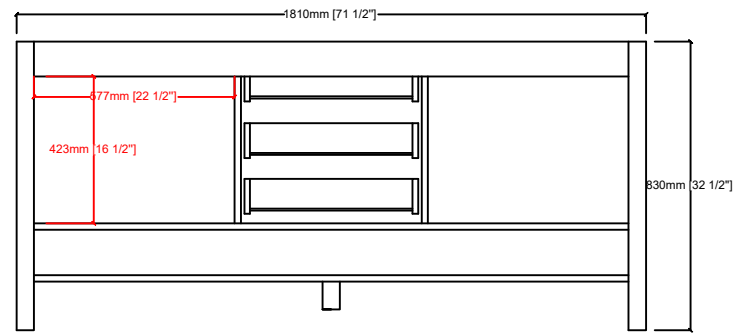

JACQUES 72"

Length: 72"
Width: 22"
Height: 34"

MIRROR

TOP

FRONT VIEW

BACK VIEW

SIDE VIEW

LJ342272