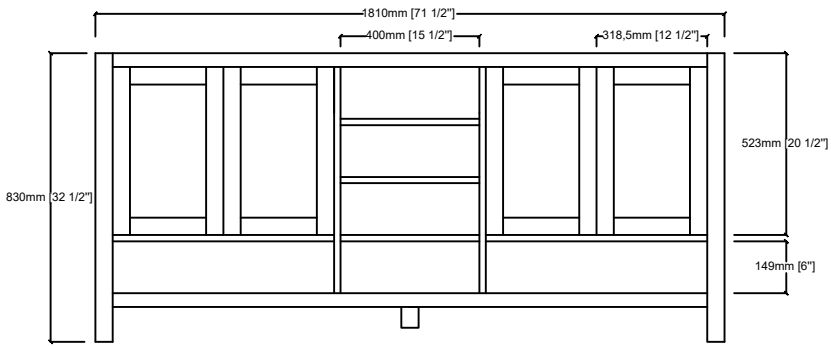

JACQUES 72"

Length: 72"
Width: 22"
Height: 34"

MIRROR

TOP

FRONT VIEW

BACK VIEW

SIDE VIEW

LJ342272