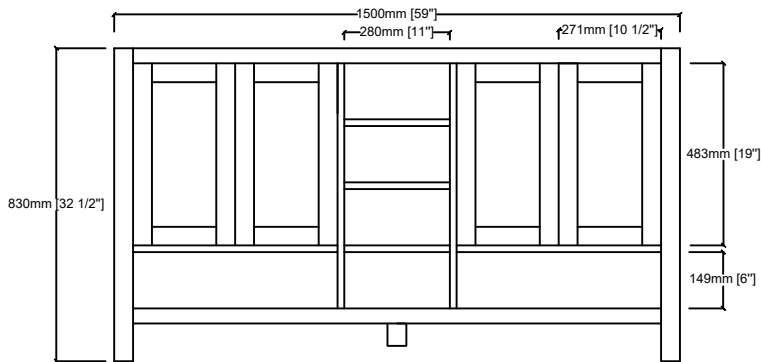

JACQUES 60"

Length: 60"
Width: 22"
Height: 34"

MIRROR

TOP

FRONT VIEW

BACK VIEW

SIDE VIEW