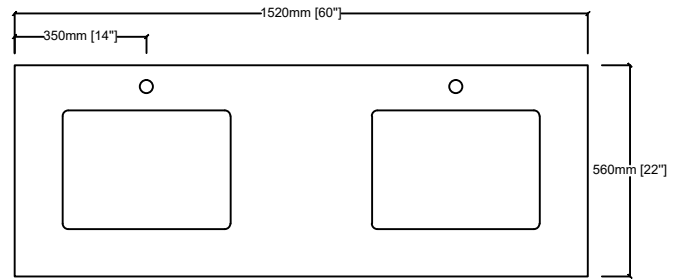

JACQUES 60"

Length: 60"
Width: 22"
Height: 34"

MIRROR

TOP

FRONT VIEW

BACK VIEW

SIDE VIEW