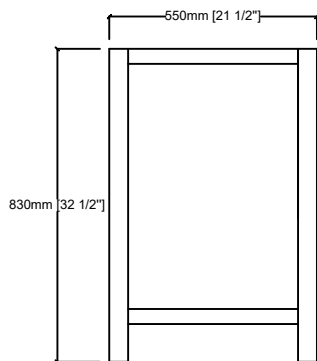

JACQUES 60"

Length: 60"
Width: 22"
Height: 34"

MIRROR

TOP

FRONT VIEW

BACK VIEW

SIDE VIEW