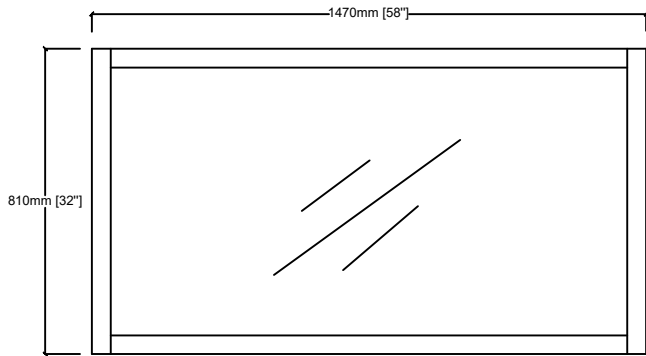

JACQUES 60"

Length: 60"
Width: 22"
Height: 34"

MIRROR

TOP

FRONT VIEW

BACK VIEW

SIDE VIEW