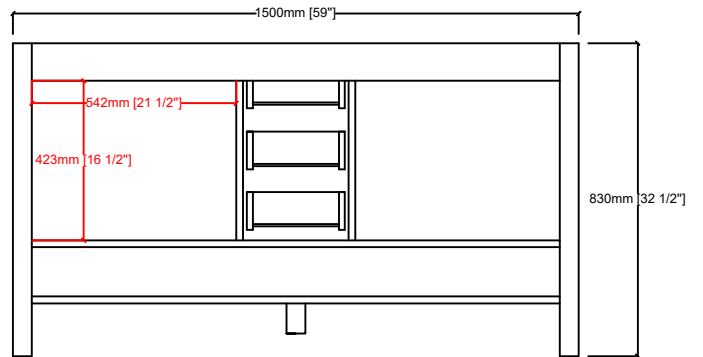

JACQUES 60"

Length: 60"
Width: 22"
Height: 34"

MIRROR

TOP

FRONT VIEW

BACK VIEW

SIDE VIEW