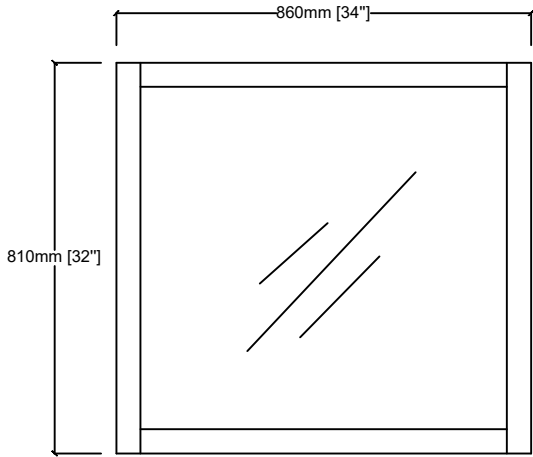

JACQUES 36" L

Length: 36"
Width: 22"
Height: 34"

MIRROR

TOP

FRONT VIEW

BACK VIEW

SIDE VIEW

LJ342236