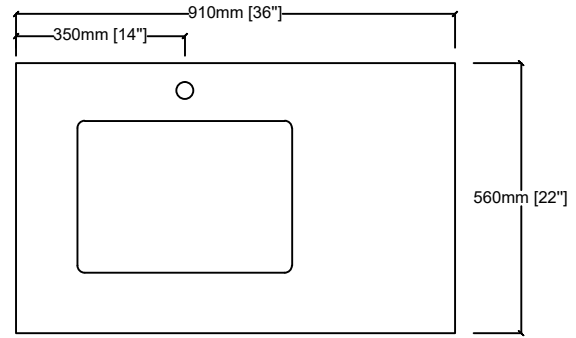

JACQUES 36" L

Length: 36"
Width: 22"
Height: 34"

MIRROR

TOP

FRONT VIEW

BACK VIEW

SIDE VIEW

LJ342236