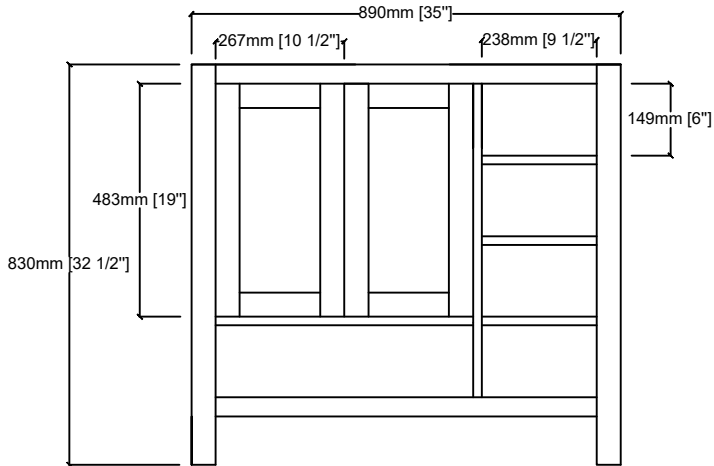

JACQUES 36" L

Length: 36"
Width: 22"
Height: 34"

MIRROR

TOP

FRONT VIEW

BACK VIEW

SIDE VIEW

LJ342236