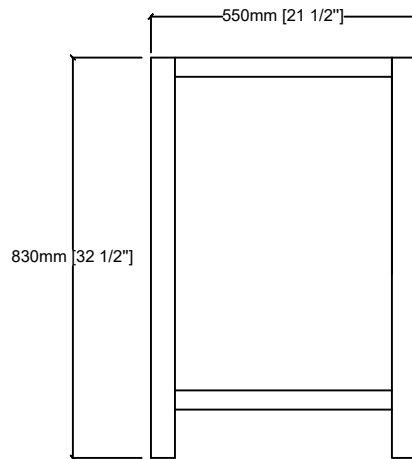

JACQUES 36" L

Length: 36"
Width: 22"
Height: 34"

MIRROR

TOP

FRONT VIEW

BACK VIEW

SIDE VIEW

LJ342236