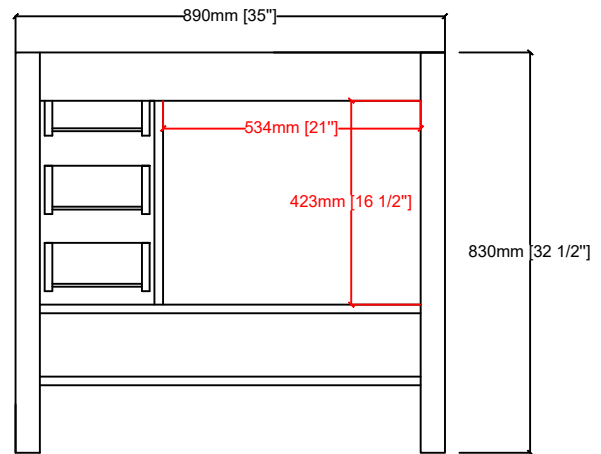

JACQUES 36" L

Length: 36"
Width: 22"
Height: 34"

MIRROR

TOP

FRONT VIEW

BACK VIEW

SIDE VIEW

LJ342236