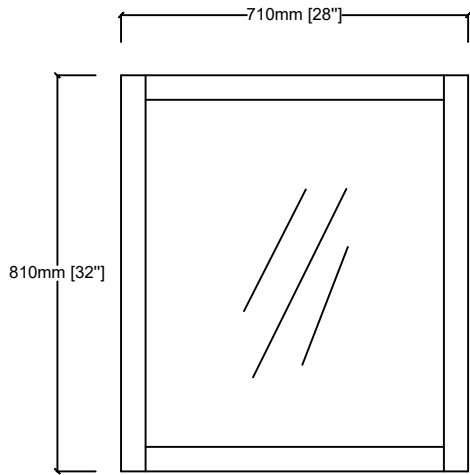

# JACQUES 30"

Length: 30"  
Width: 22"  
Height: 34"

MIRROR

TOP

FRONT VIEW

BACK VIEW

SIDE VIEW