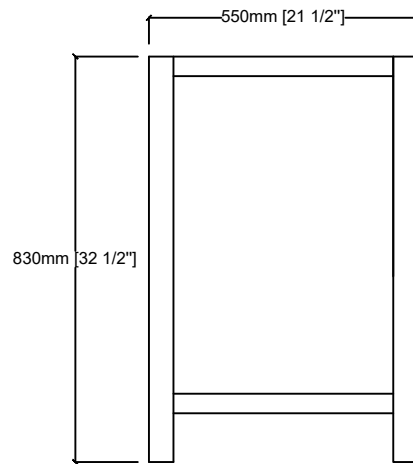

# JACQUES 30"

Length: 30"  
Width: 22"  
Height: 34"

MIRROR

TOP

FRONT VIEW

BACK VIEW

SIDE VIEW