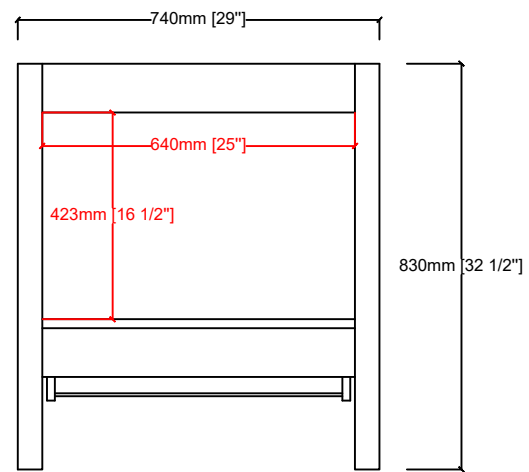

# JACQUES 30"

Length: 30"  
Width: 22"  
Height: 34"

MIRROR

TOP

FRONT VIEW

BACK VIEW

SIDE VIEW