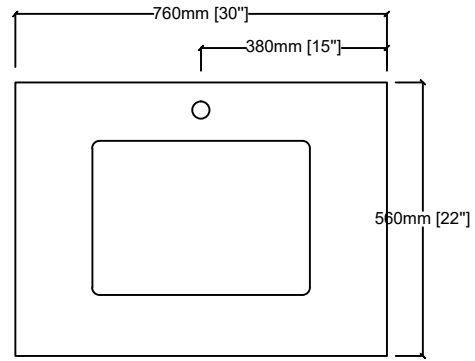

# JACQUES 30"

Length: 30"  
Width: 22"  
Height: 34"

MIRROR

TOP

FRONT VIEW

BACK VIEW

SIDE VIEW