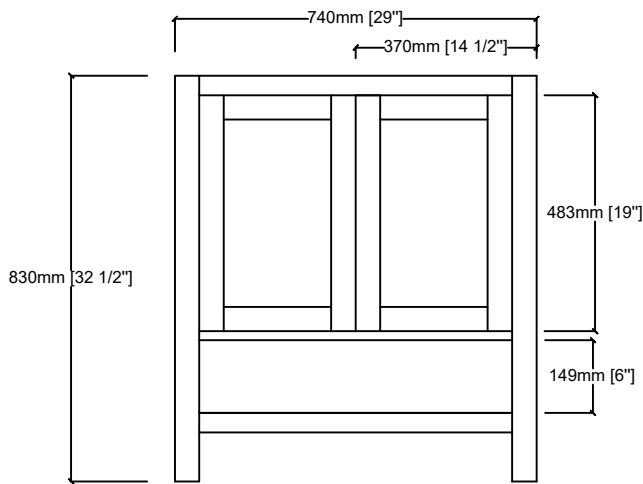

# JACQUES 30"

Length: 30"  
Width: 22"  
Height: 34"

MIRROR

TOP

FRONT VIEW

BACK VIEW

SIDE VIEW