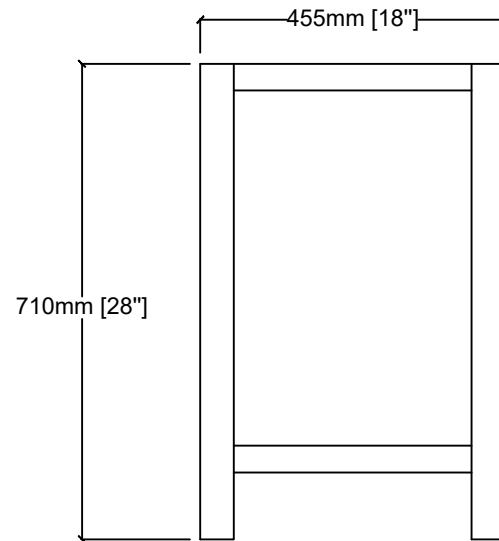

# VOLEZ SIDE CABINET

Length: 12"

Width: 17"

Height: 28"

TOP

SIDE VIEW

FRONT VIEW

BACK VIEW