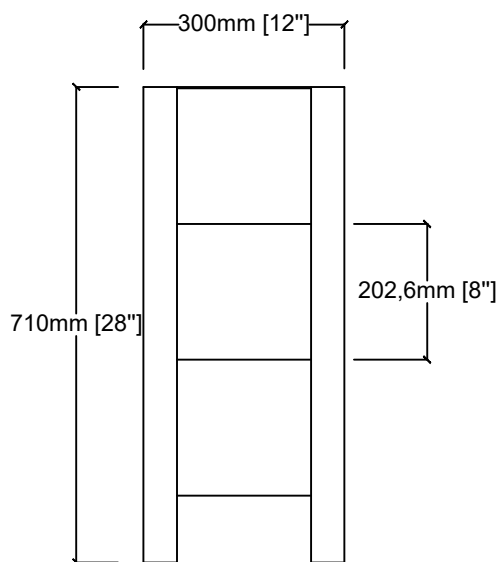

# VOLEZ SIDE CABINET

Length: 12"

Width: 17"

Height: 28"

TOP

SIDE VIEW

FRONT VIEW

BACK VIEW