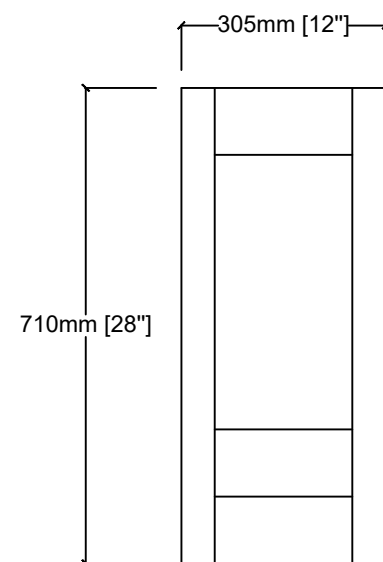

# VOLEZ SIDE CABINET

Length: 12"

Width: 17"

Height: 28"

TOP

SIDE VIEW

FRONT VIEW

BACK VIEW