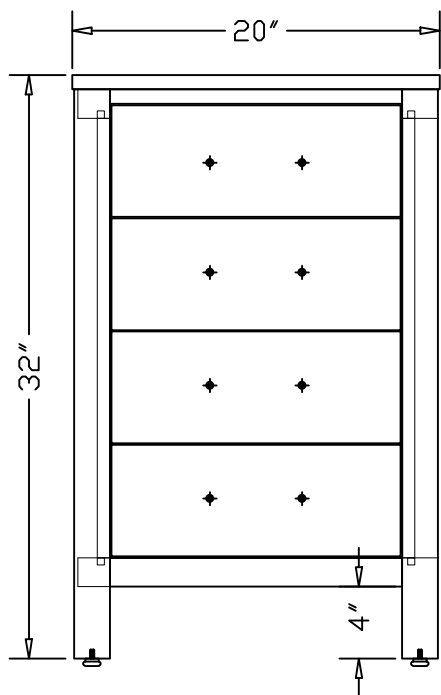

# JACQUES SIDE CABINET

Length: 20"  
Width: 22"  
Height: 32"

LJ322220