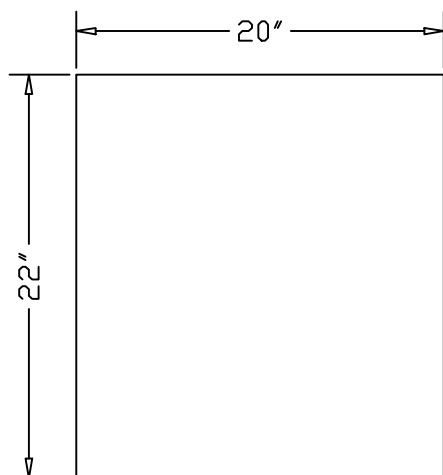

# JACQUES SIDE CABINET

Length: 20"  
Width: 22"  
Height: 32"

LJ322220