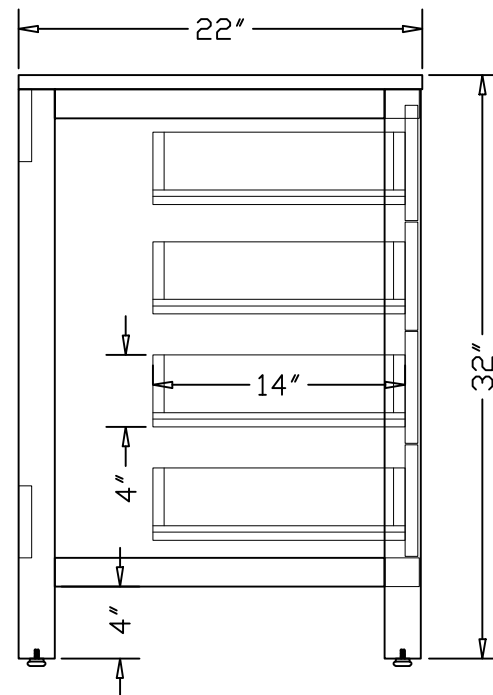

# JACQUES SIDE CABINET

Length: 20"  
Width: 22"  
Height: 32"

LJ322220