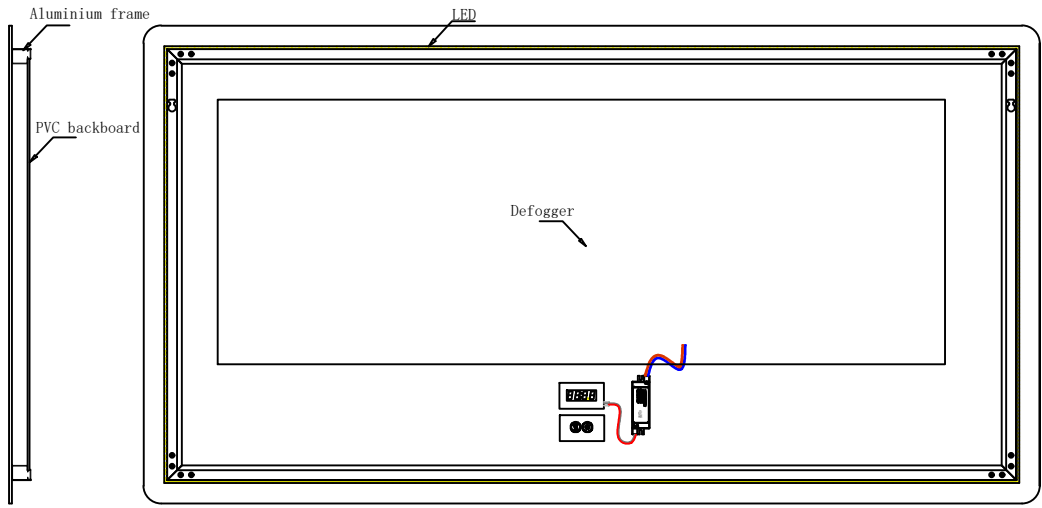

Lugano 60"

Length: 60"
Width: 32"

Front View

Side View

Back View

LL6032LEDM