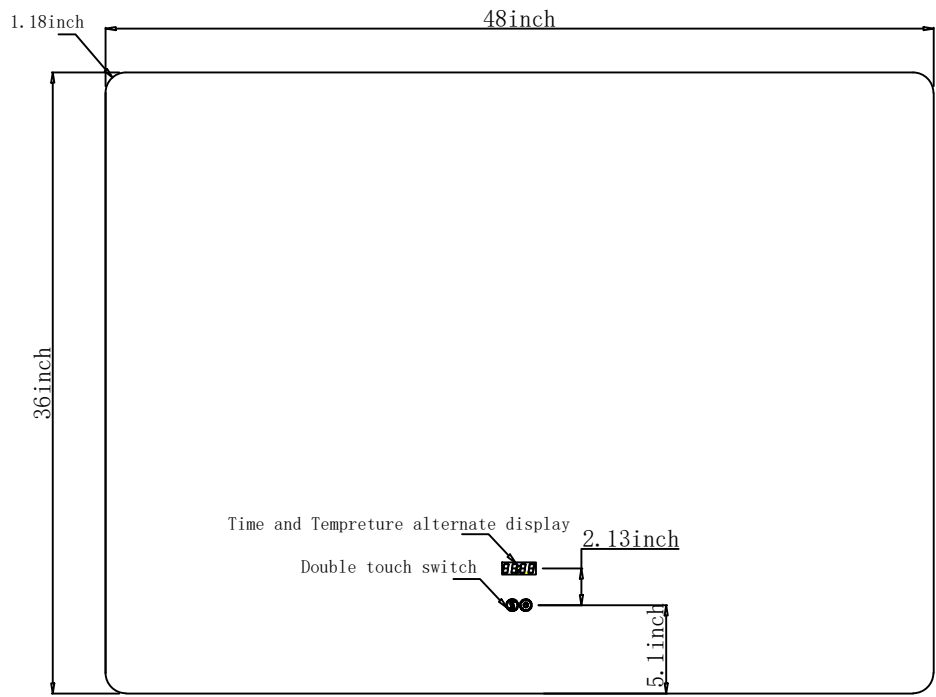

Lugano 48"

Length: 48"
Width: 36"

Front View

Side View

Back View

LL4836LEDM