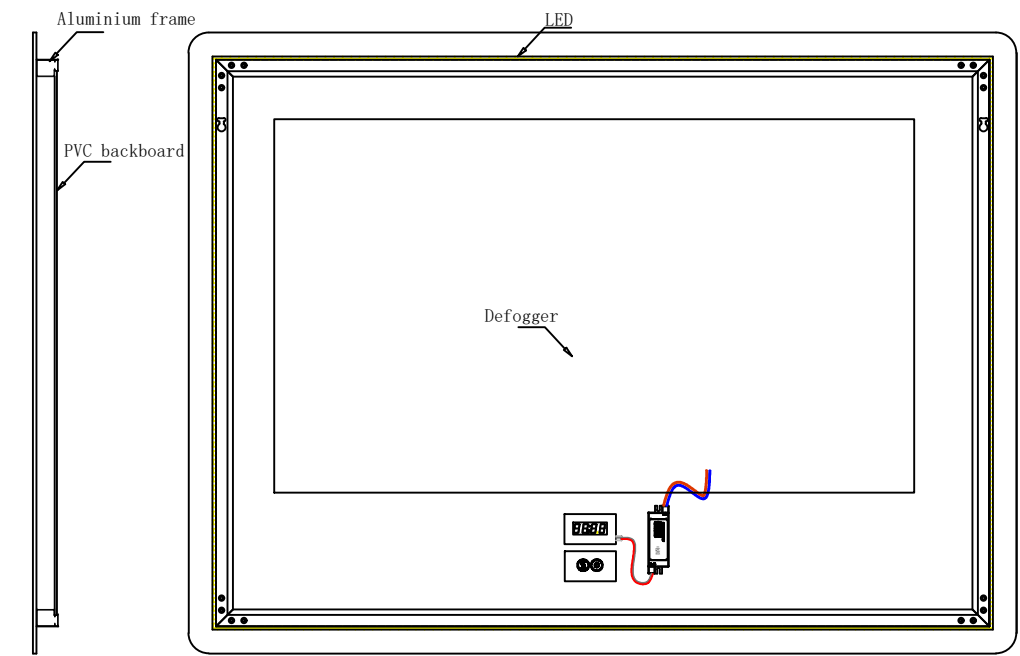

Lugano 48"

Length: 48"
Width: 36"

Front View

Side View

Back View

LL4836LEDM