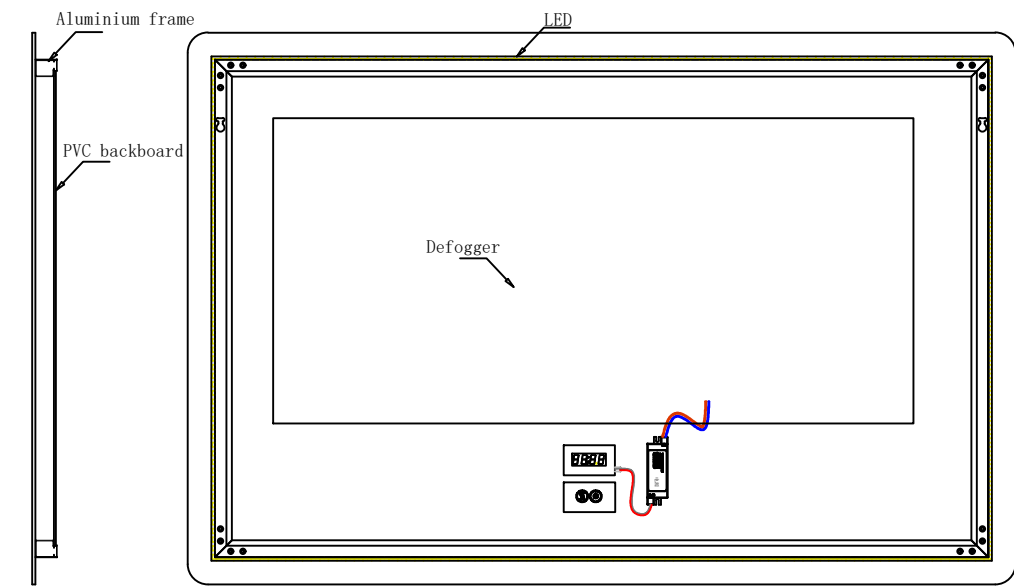

Lugano 48"

Length: 48"
Width: 32"

Front View

Side View

Back View

LL4832LEDM