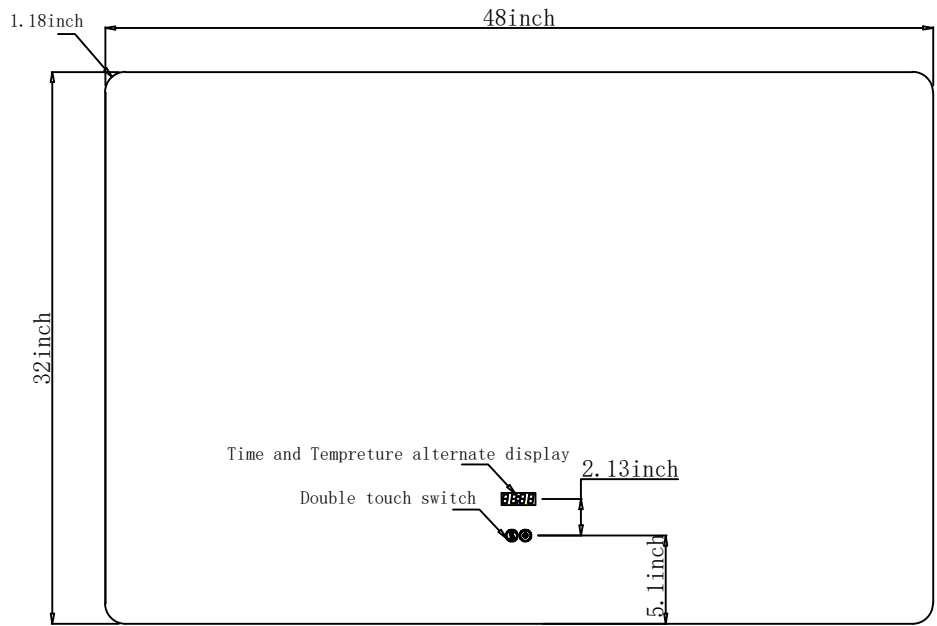

Lugano 48"

Length: 48"
Width: 32"

Front View

Side View

Back View

LL4832LEDM