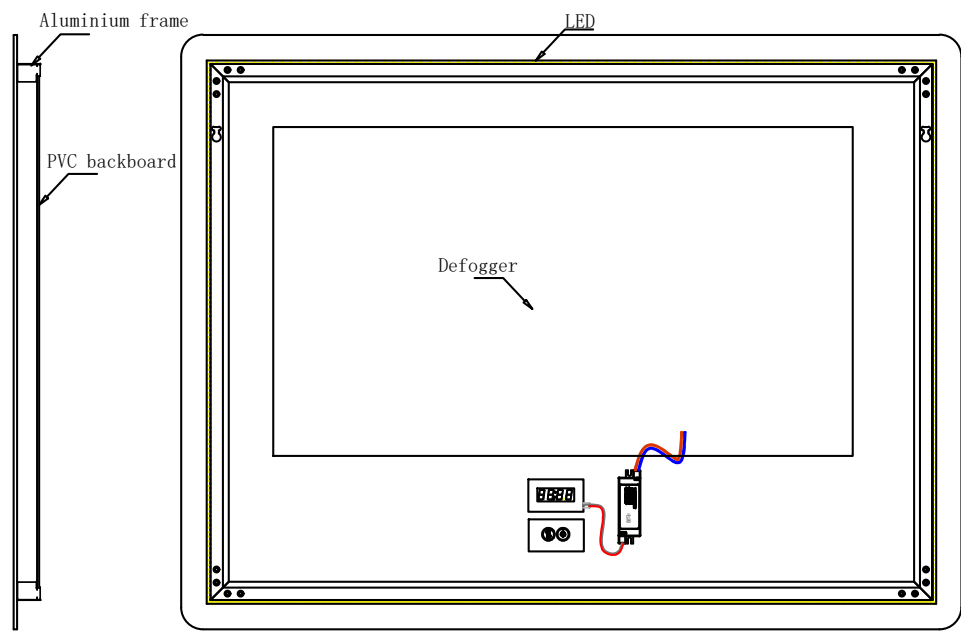

Lugano 42"

Length: 42"
Width: 32"

Front View

Side View

Back View

LL4232LEDM