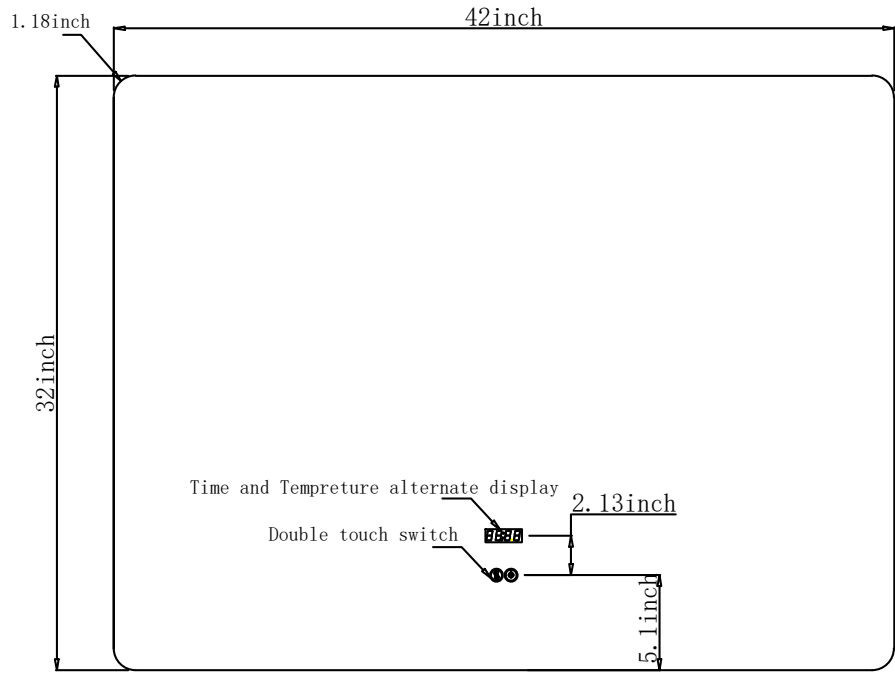

Lugano 42"

Length: 42"
Width: 32"

Front View

Side View

Back View

LL4232LEDM