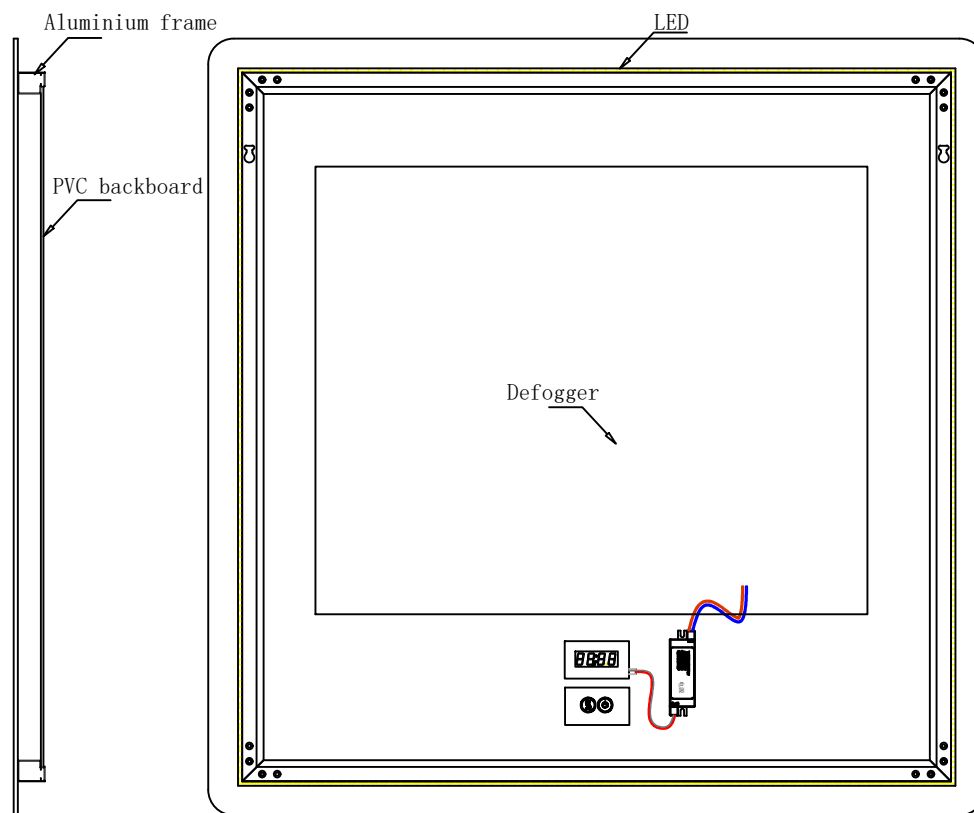

Lugano 36"

Length: 36"

Width: 36"

Front View

Side View

Back View

LL3636LEDM