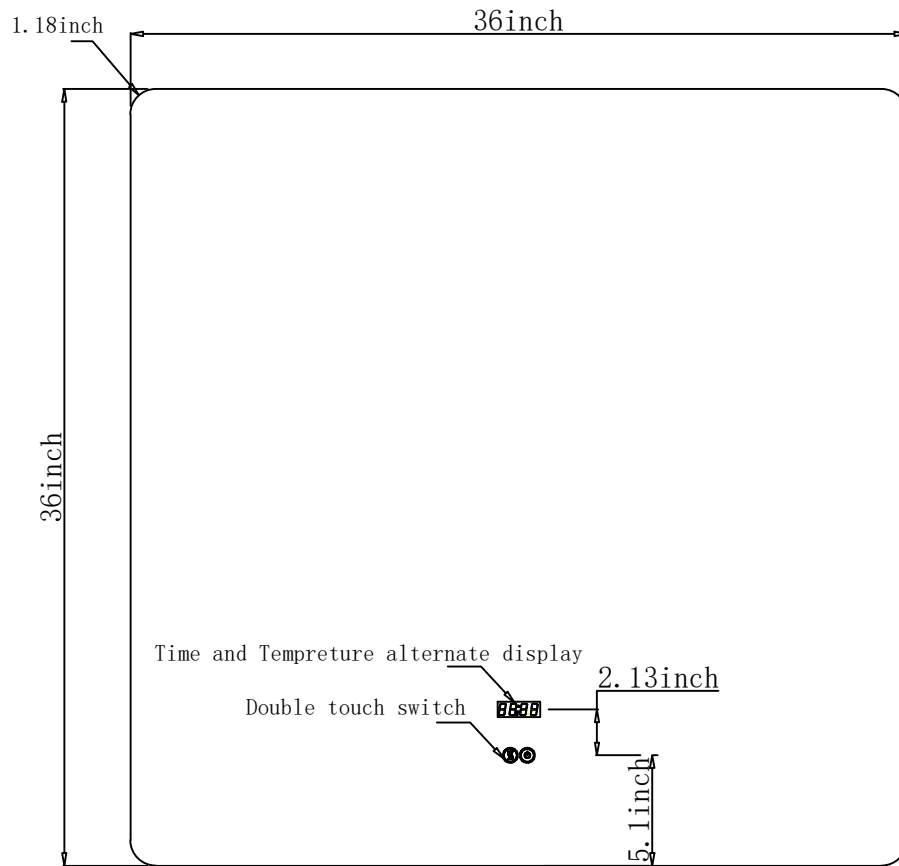

Lugano 36"

Length: 36"

Width: 36"

Front View

Side View

Back View

LL3636LEDM