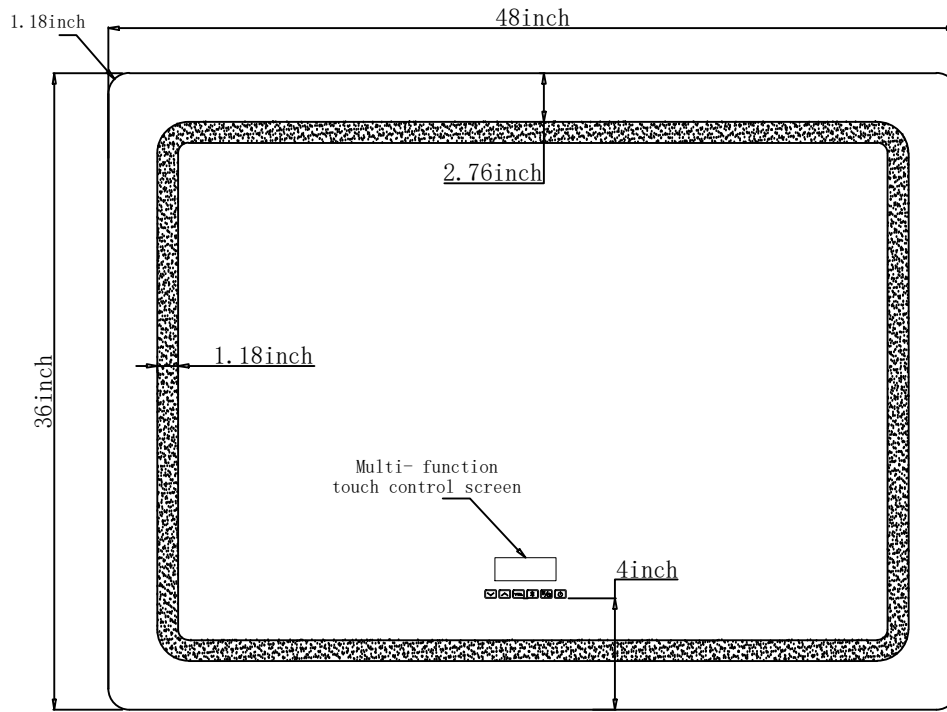

Caldona 48"

Length: 48"
Width: 36"

Front View

Side View

Back View

LC4836LEDM