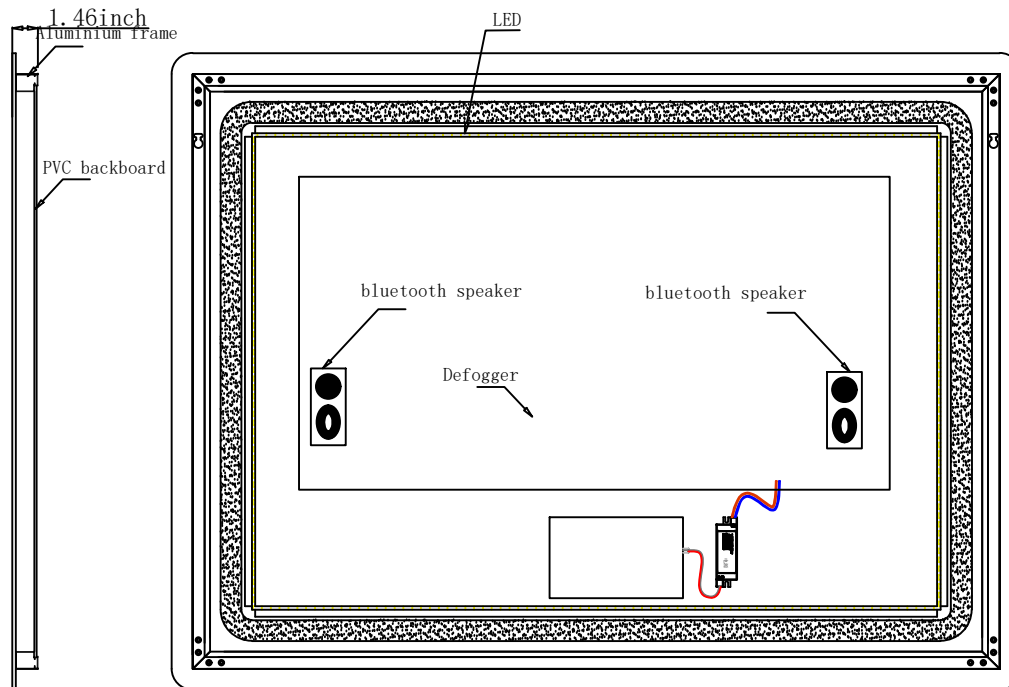

Caldona 48"

Length: 48"
Width: 36"

Front View

Side View

Back View

LC4836LEDM