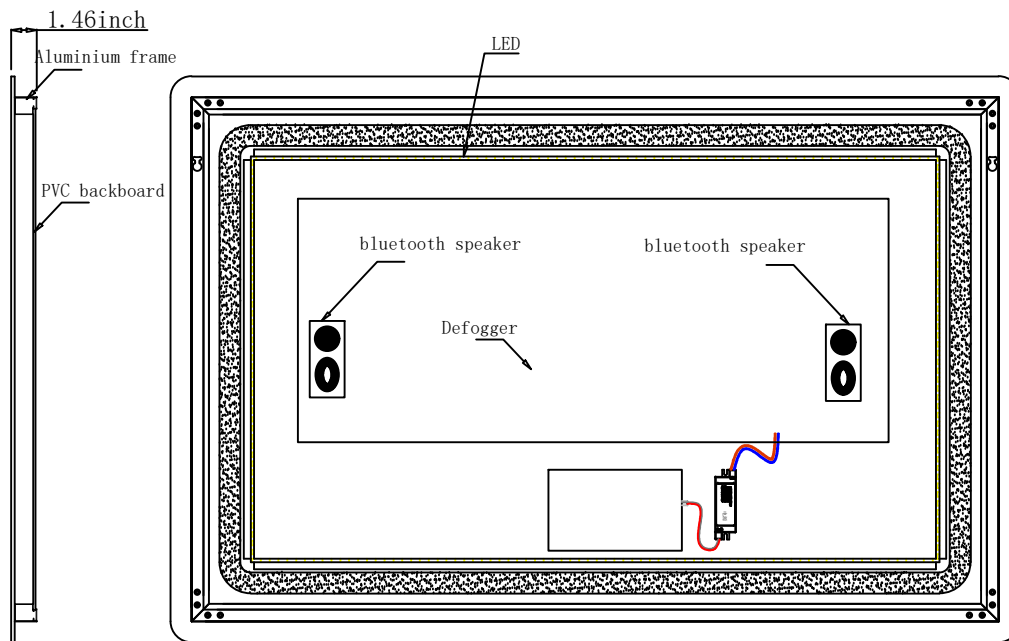

# Caldona 48"

Length: 48"  
Width: 32"

Front View

Side View

Back View

**LC4832LEDM**