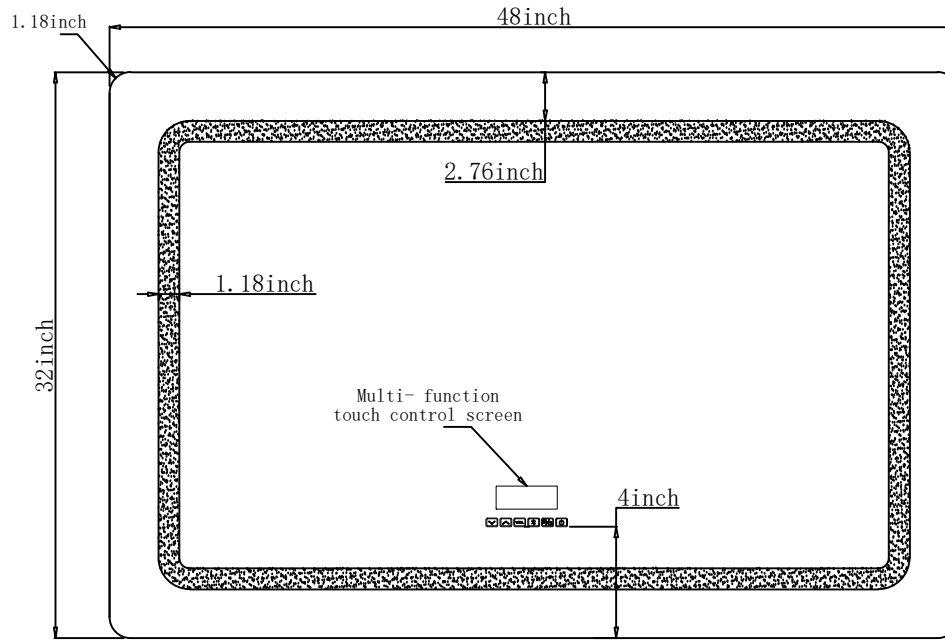

# Caldona 48"

Length: 48"  
Width: 32"

Front View

Side View

Back View

**LC4832LEDM**