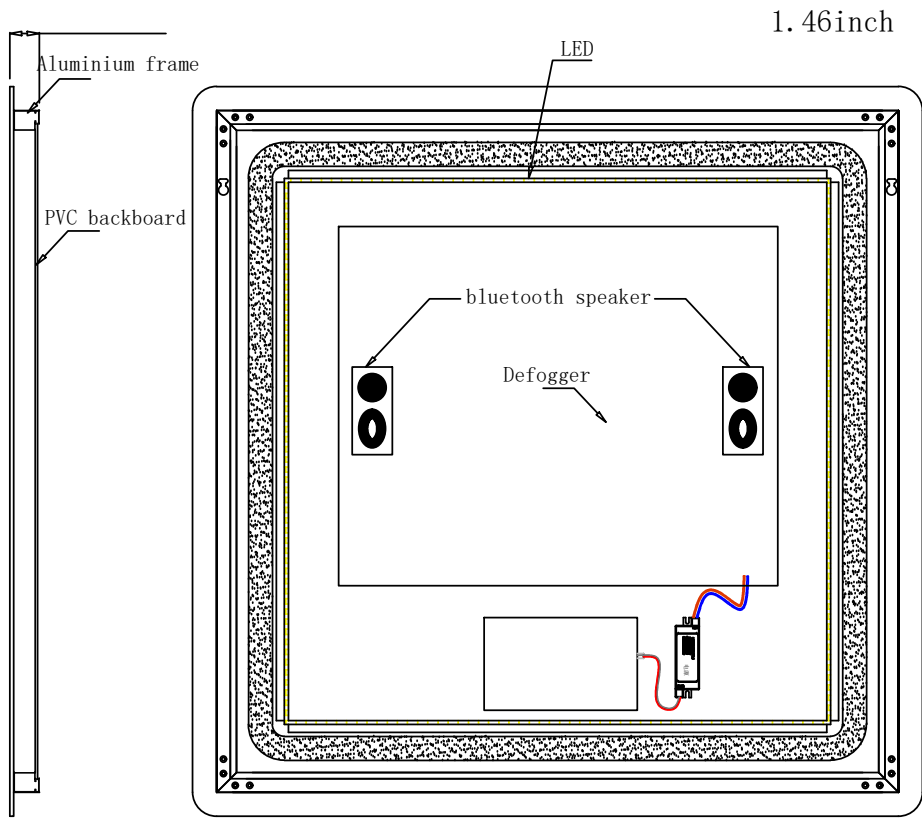

Caldona 36"

Length: 36"
Width: 36"

Front View

Side View

Back View

LC3636LEDM