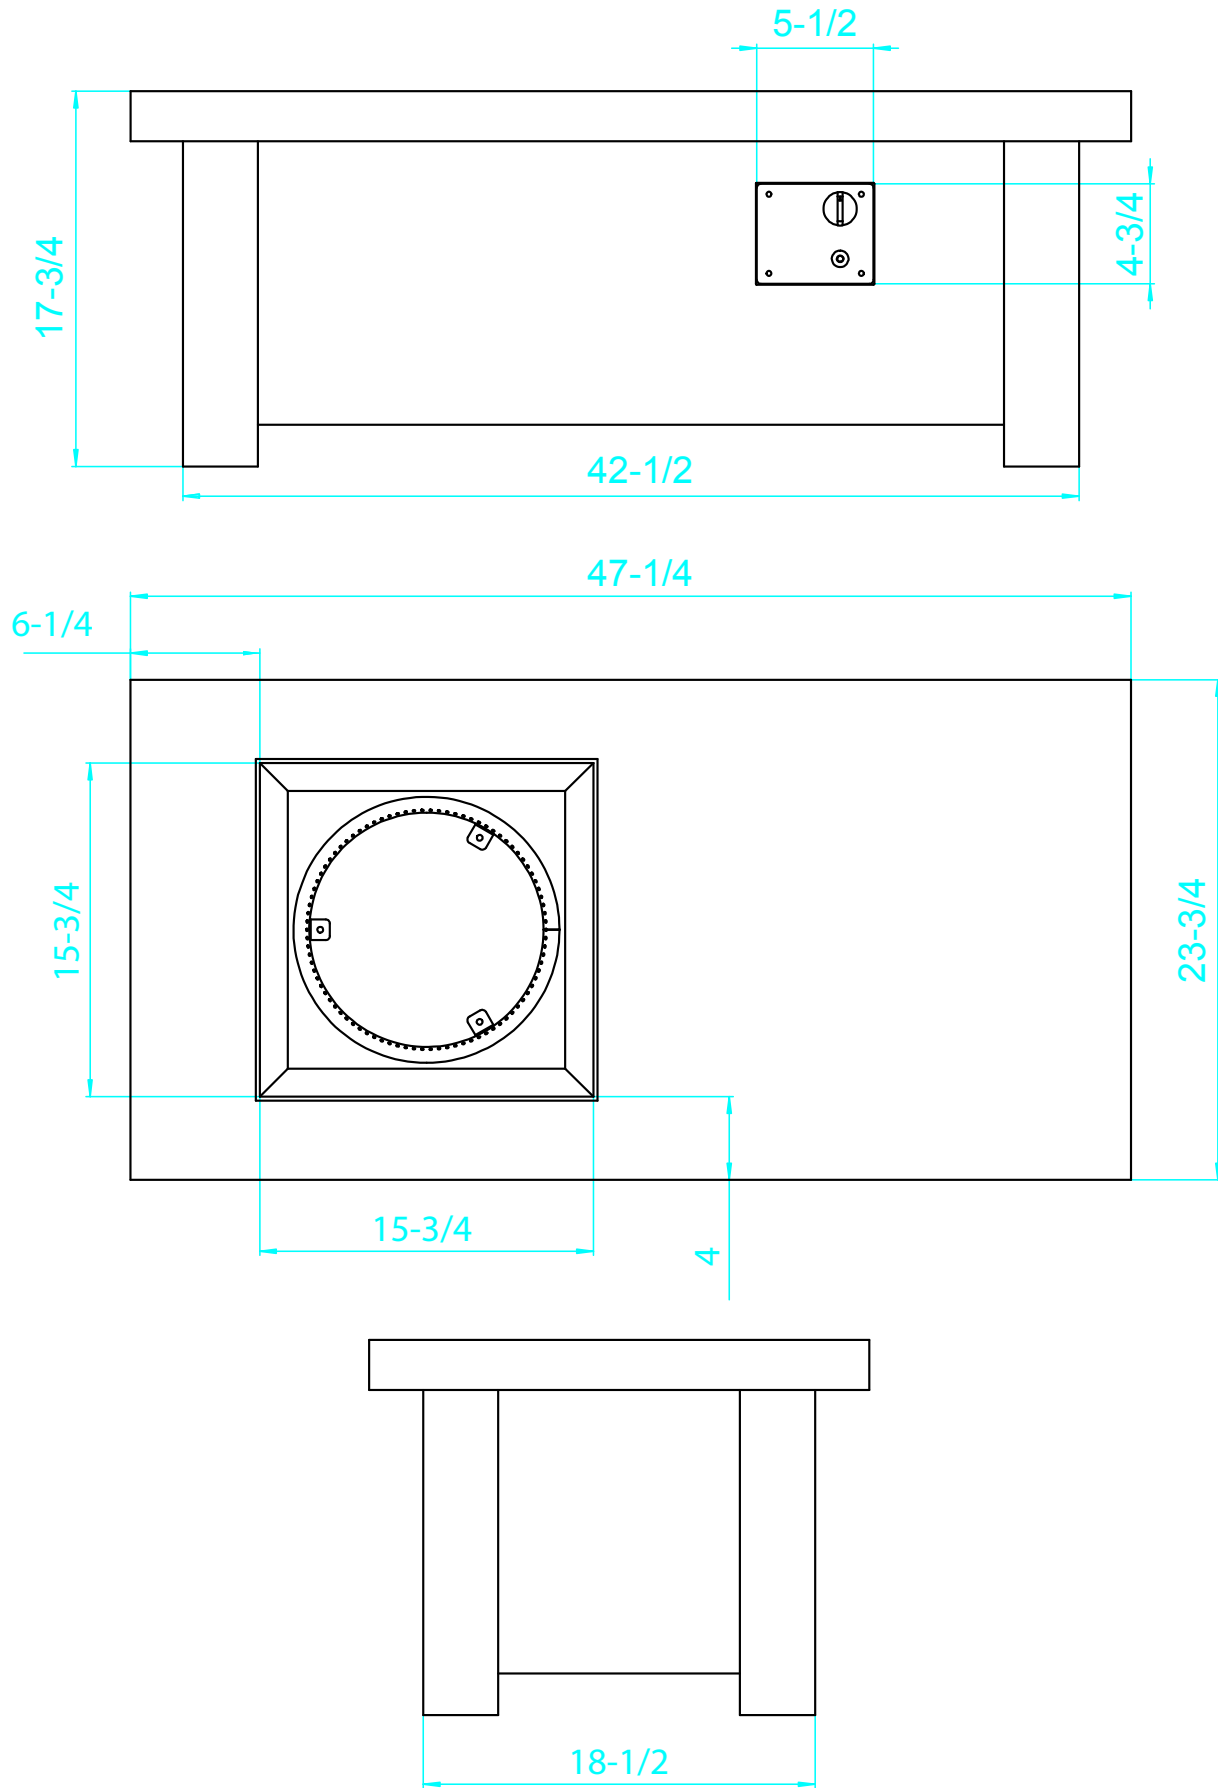

MELARDO

Width: 49"
Length: 26"
Height: 21"

LM120047TB00000