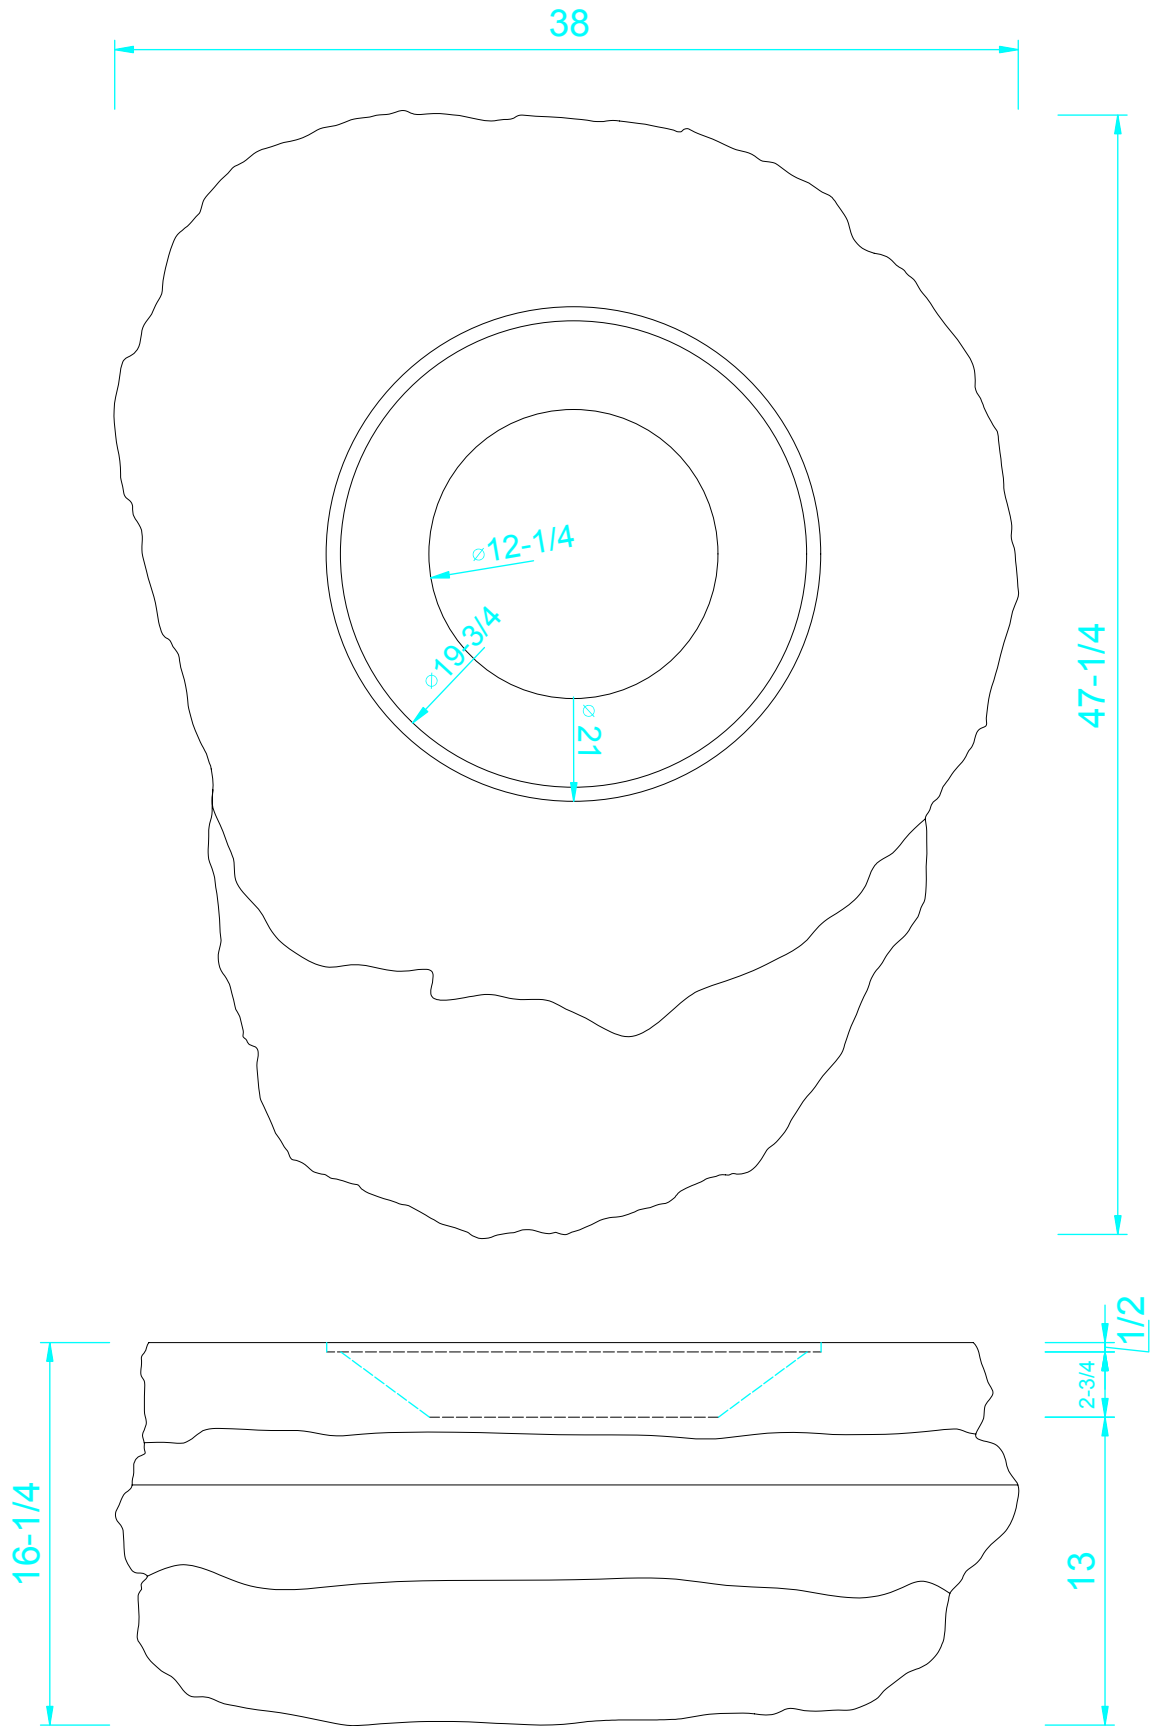

KIVI

Width: 51"
Length: 39"
Height: 18"

LK124049UM00000