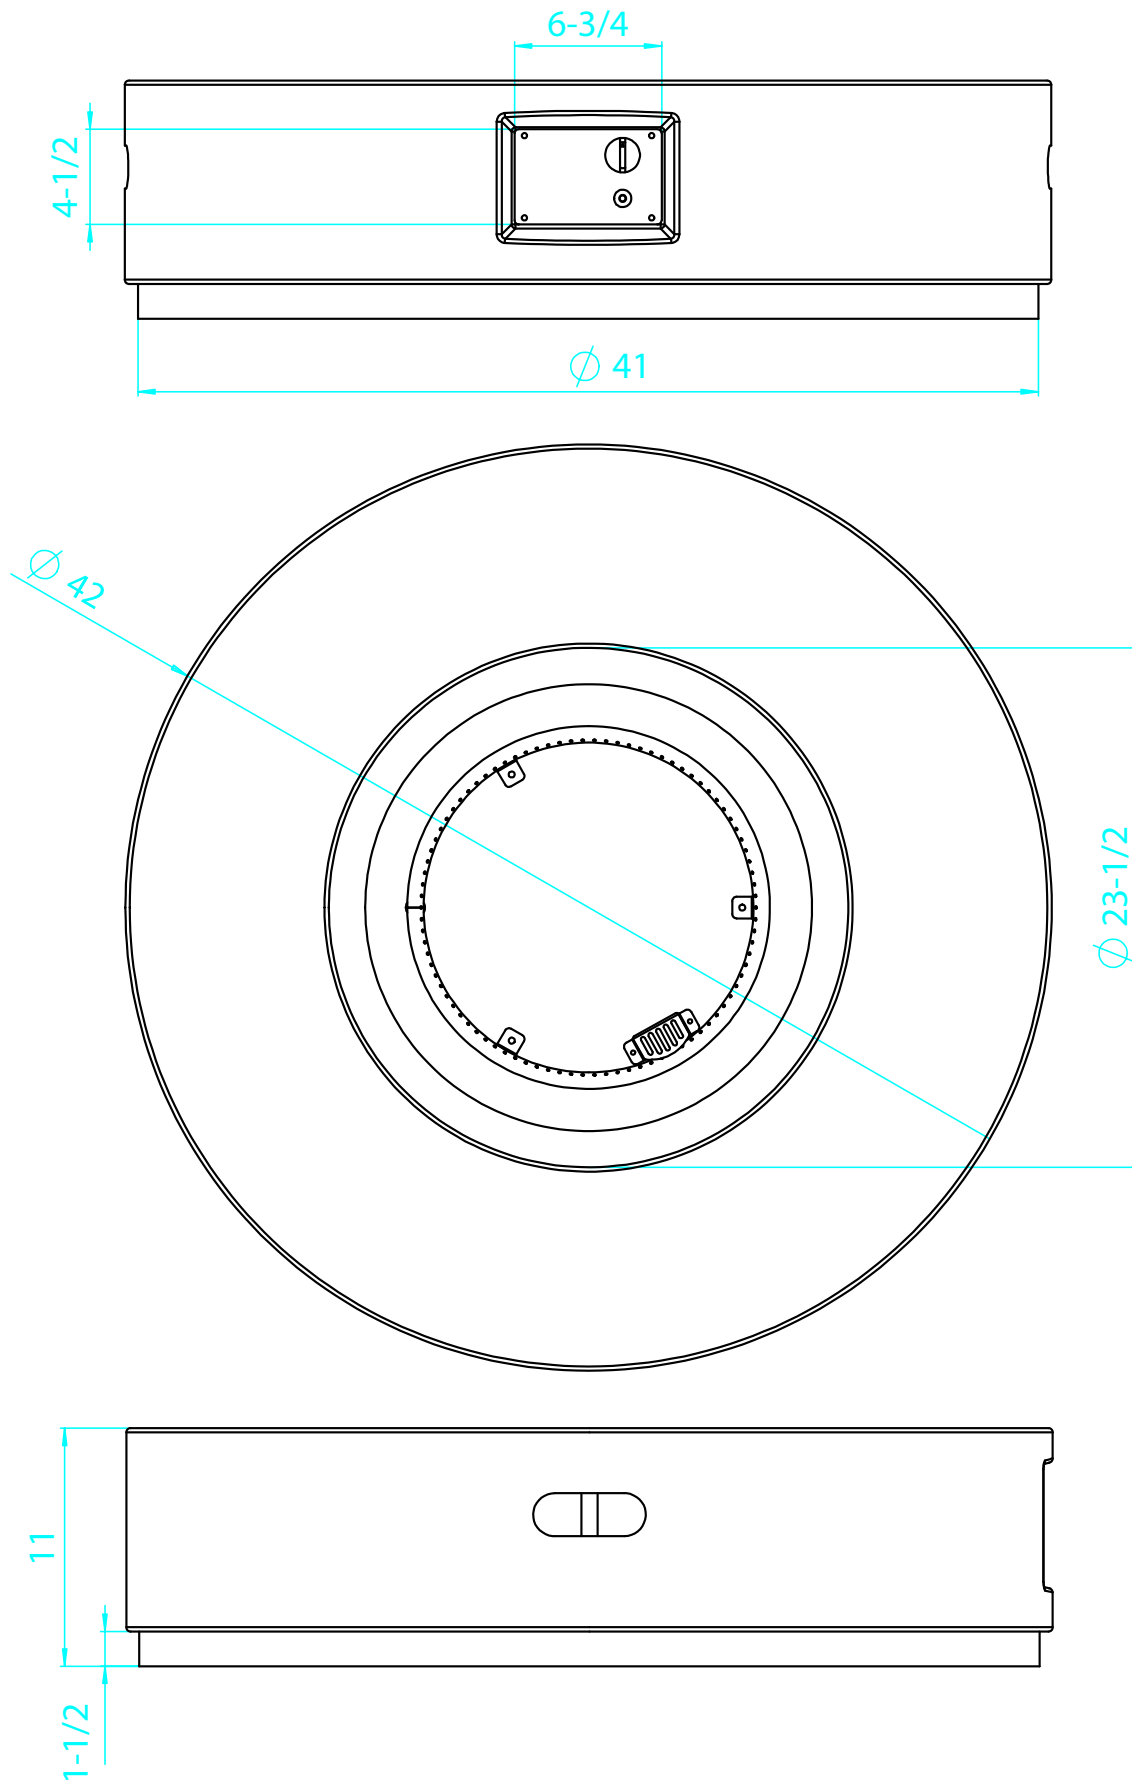

GAMBARA

Width: 45"
Length: 44"
Height: 14"

LG107042RL00000