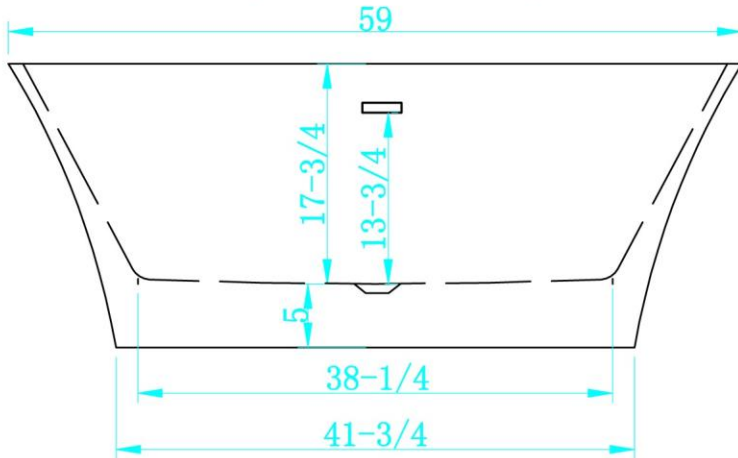

LEXORA®
HOME DECOR & HOME FURNISHINGS

VINTER

Exterior Size - 59"Lx29-1/2"Wx22-3/4"H
Interior Size - 38-1/4"Lx19"Wx17-3/4"H
Depth at Drain - 17-3/4"
Drain To Overflow - 13-3/4"
Maximum Fill - 67 Gallons
Note - All Measurements are ± 1/2"