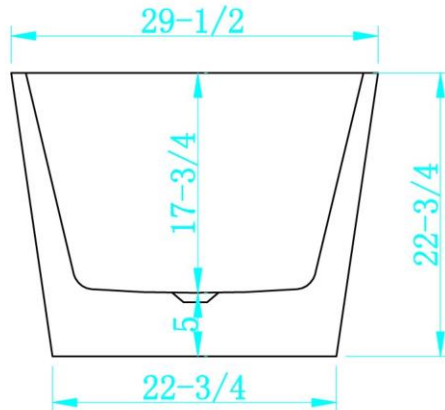

LEXORA®
HOME DECOR & HOME FURNISHINGS

VINTER

Exterior Size - 59"Lx29-1/2"Wx22-3/4"H
Interior Size - 38-1/4"Lx19"Wx17-3/4"H
Depth at Drain - 17-3/4"
Drain To Overflow - 13-3/4"
Maximum Fill - 67 Gallons
Note - All Measurements are ± 1/2"