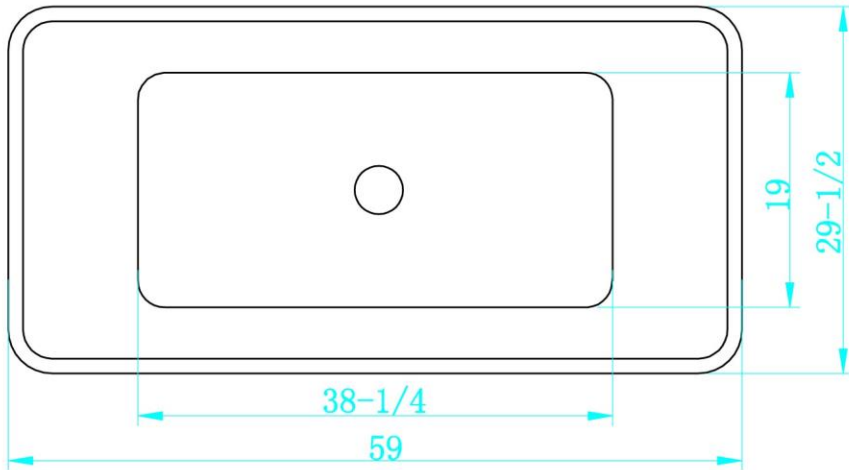

LEXORA®
HOME DECOR & HOME FURNISHINGS

VINTER

Exterior Size - 59"Lx29-1/2"Wx22-3/4"H
Interior Size - 38-1/4"Lx19"Wx17-3/4"H
Depth at Drain - 17-3/4"
Drain To Overflow - 13-3/4"
Maximum Fill - 67 Gallons
Note - All Measurements are ± 1/2"