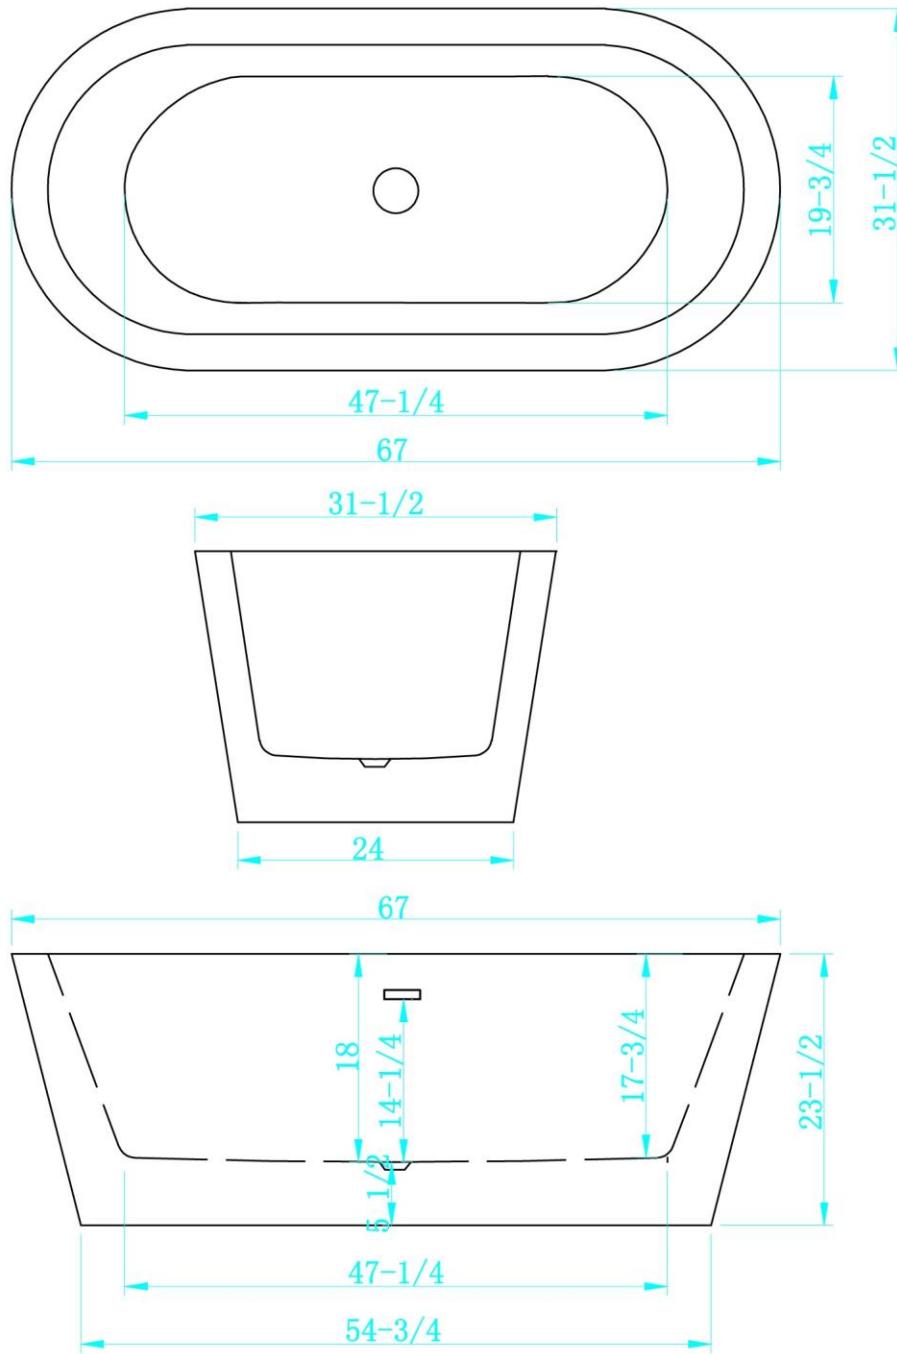

# LURE

Exterior Size - 67"Lx31-1/2"Wx23-1/2"H  
Interior Size - 47-1/4"Lx19-3/4"Wx18"H  
Depth at Drain - 18"  
Drain To Overflow - 14-1/4"  
Maximum Fill - 69 Gallons  
Note - All Measurements are  $\pm 1/2$ "