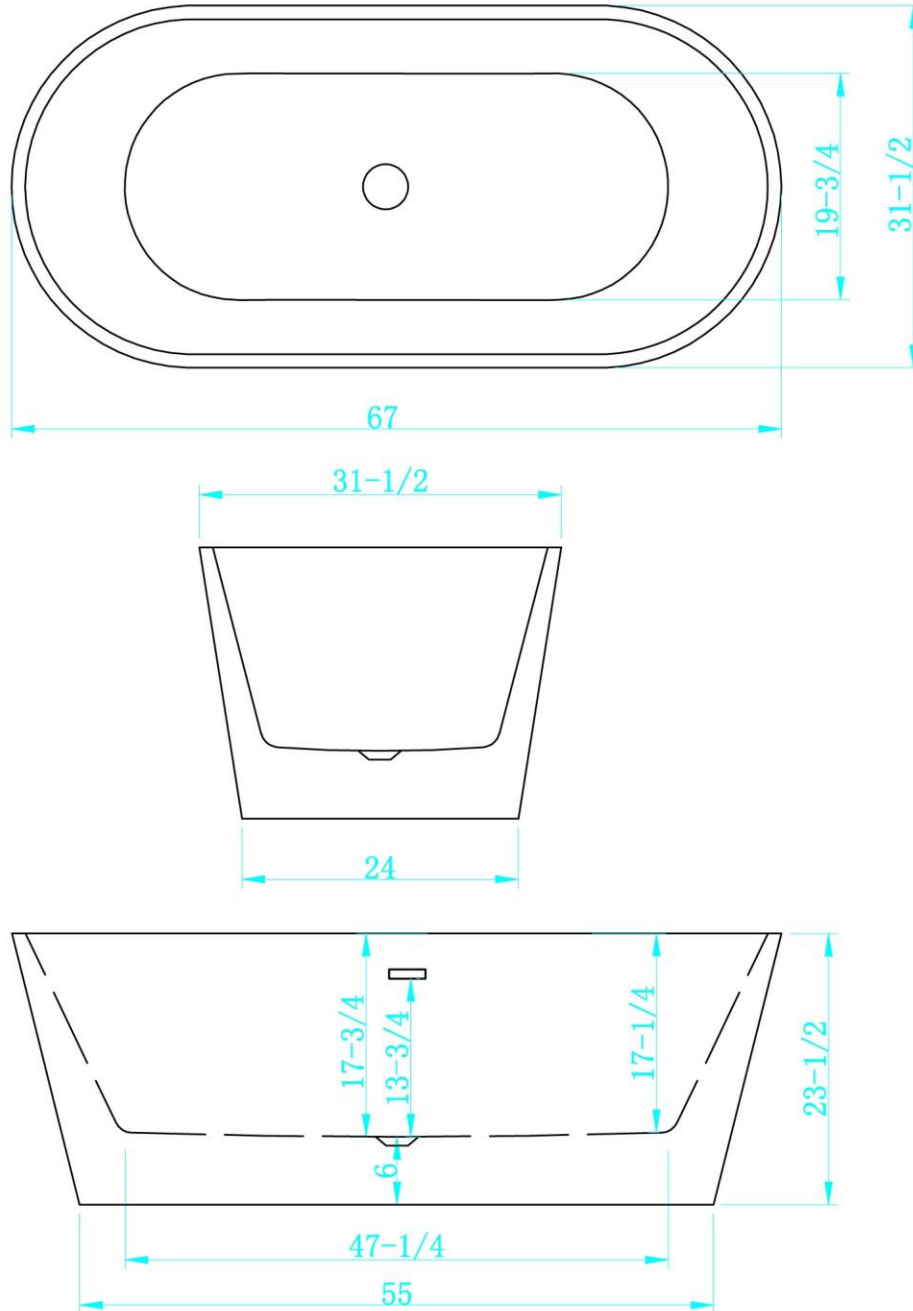

# MELINA

Exterior Size - 67"Lx31-1/2"Wx23-1/2"H  
Interior Size - 47-1/4"Lx19-3/4"Wx17-3/4"H  
Depth at Drain - 17-3/4"  
Drain To Overflow - 13-3/4"  
Maximum Fill - 72 Gallons  
Note - All Measurements are  $\pm 1/2$ "