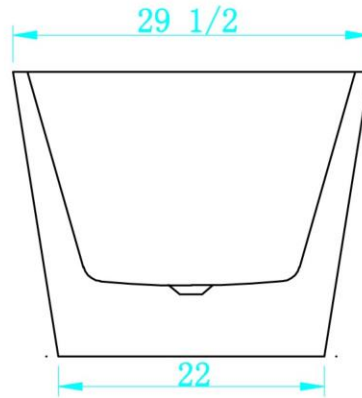

LEXORA[®]
HOME DECOR & HOME FURNISHINGS

MELINA

Exterior Size - 63"Lx29-1/2"Wx23-1/2"H
Interior Size - 43-1/4"Lx17-1/4"Wx17-3/4"H
Depth at Drain - 17-3/4"
Drain To Overflow - 13-3/4"
Maximum Fill - 70 Gallons
Note - All Measurements are $\pm 1/2$ "