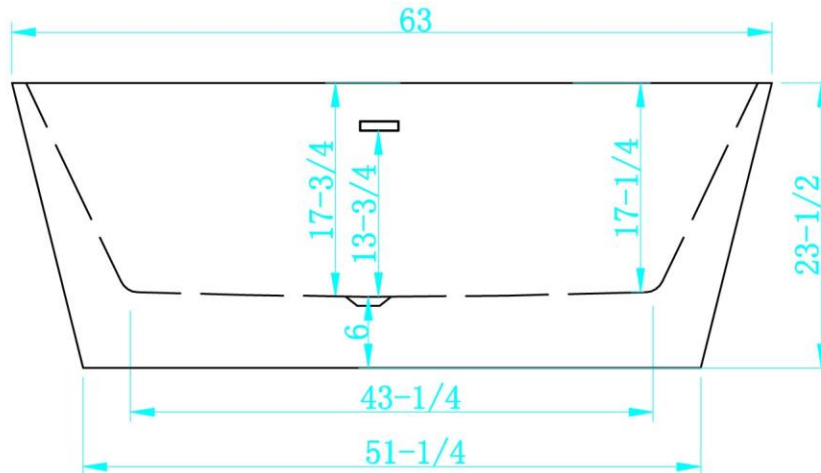

LEXORA[®]
HOME DECOR & HOME FURNISHINGS

MELINA

Exterior Size - 63"Lx29-1/2"Wx23-1/2"H
Interior Size - 43-1/4"Lx17-1/4"Wx17-3/4"H
Depth at Drain - 17-3/4"
Drain To Overflow - 13-3/4"
Maximum Fill - 70 Gallons
Note - All Measurements are $\pm 1/2$ "