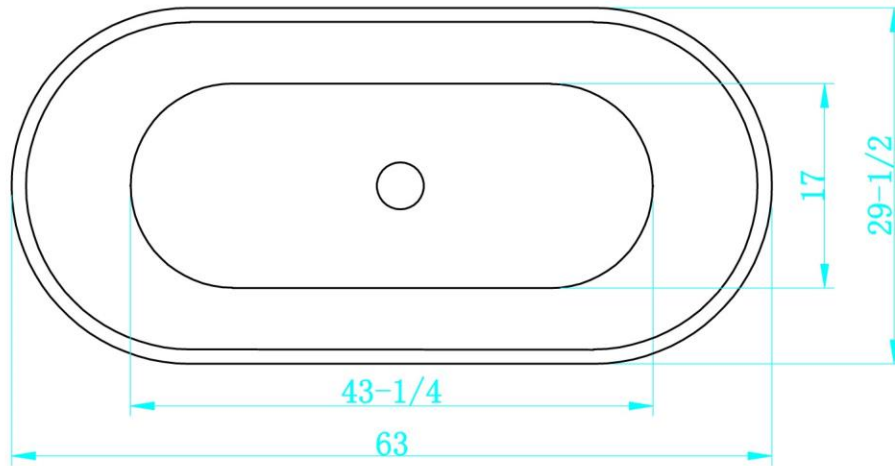

LEXORA[®]
HOME DECOR & HOME FURNISHINGS

MELINA

Exterior Size - 63"Lx29-1/2"Wx23-1/2"H
Interior Size - 43-1/4"Lx17-1/4"Wx17-3/4"H
Depth at Drain - 17-3/4"
Drain To Overflow - 13-3/4"
Maximum Fill - 70 Gallons
Note - All Measurements are $\pm 1/2$ "