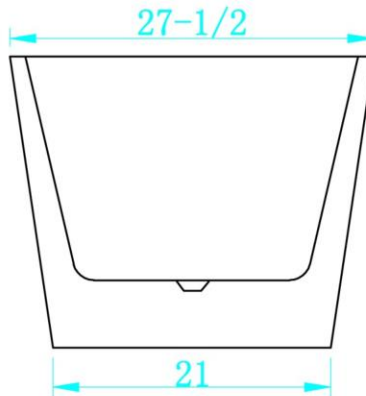

LEXORA[®]
HOME DECOR & HOME FURNISHINGS

MELINA

Exterior Size - 59"Lx27-1/2"Wx22"H
Interior Size - 41-3/4"Lx17-1/4"Wx17"H
Depth at Drain - 17"
Drain To Overflow - 13"
Maximum Fill - 68 Gallons
Note - All Measurements are $\pm 1/2$ "