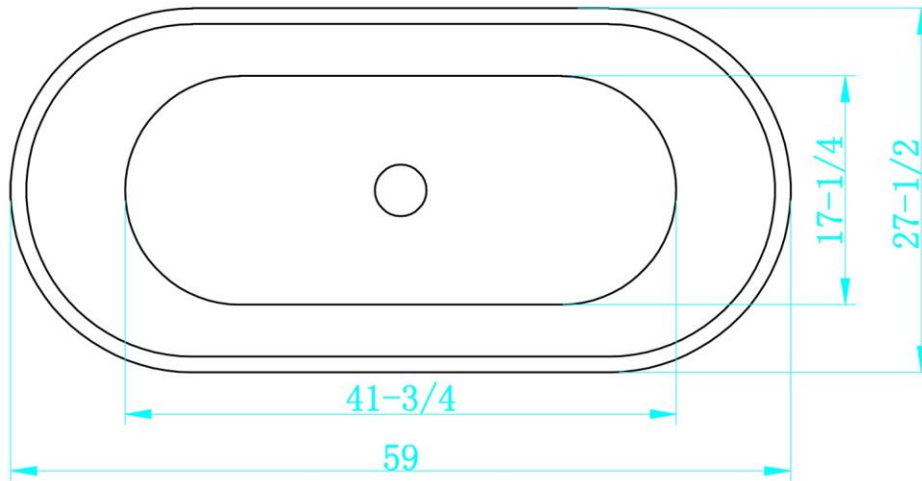

LEXORA[®]
HOME DECOR & HOME FURNISHINGS

MELINA

Exterior Size - 59"Lx27-1/2"Wx22"H
Interior Size - 41-3/4"Lx17-1/4"Wx17"H
Depth at Drain - 17"
Drain To Overflow - 13"
Maximum Fill - 68 Gallons
Note - All Measurements are $\pm 1/2$ "