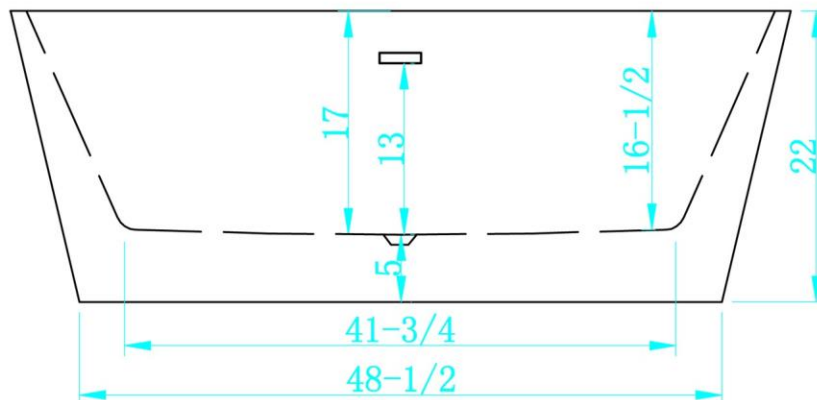

LEXORA[®]
HOME DECOR & HOME FURNISHINGS

MELINA

Exterior Size - 59"Lx27-1/2"Wx22"H
Interior Size - 41-3/4"Lx17-1/4"Wx17"H
Depth at Drain - 17"
Drain To Overflow - 13"
Maximum Fill - 68 Gallons
Note - All Measurements are $\pm 1/2$ "