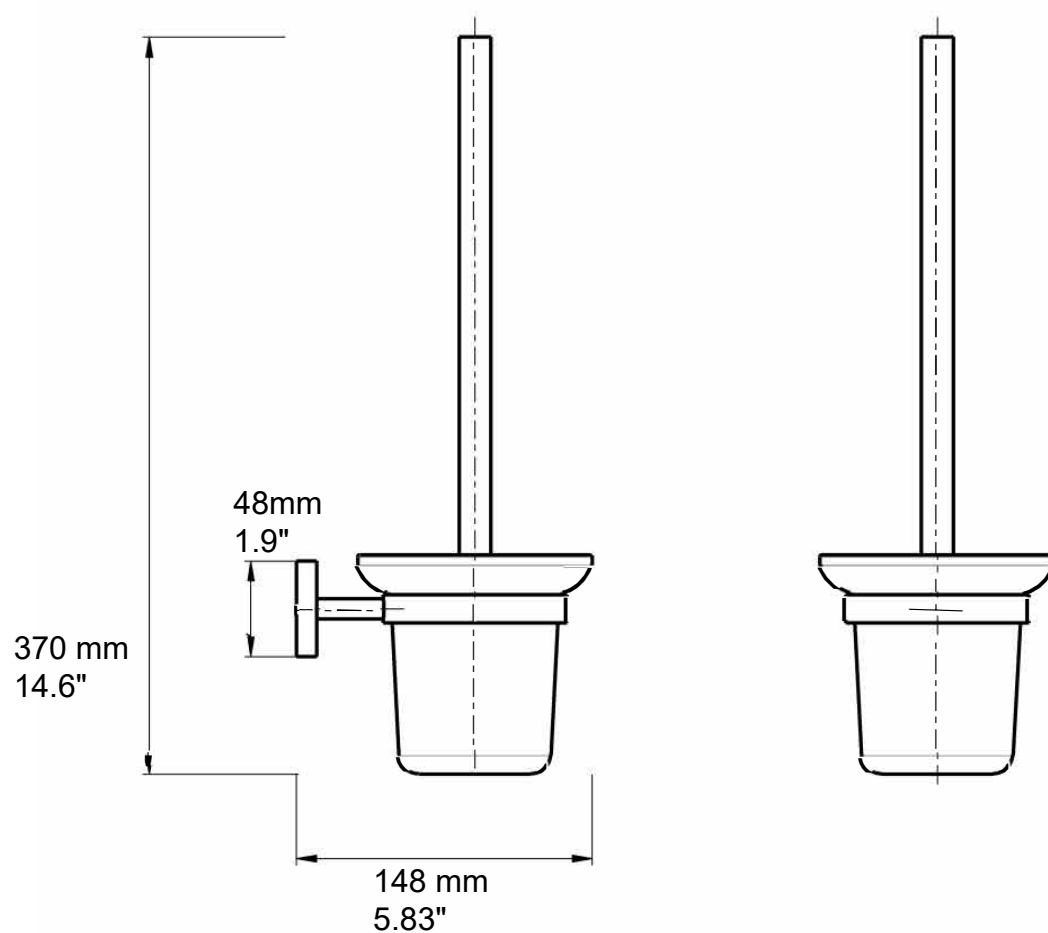

BAGNO NERA TOILET BRUSH

LB16152