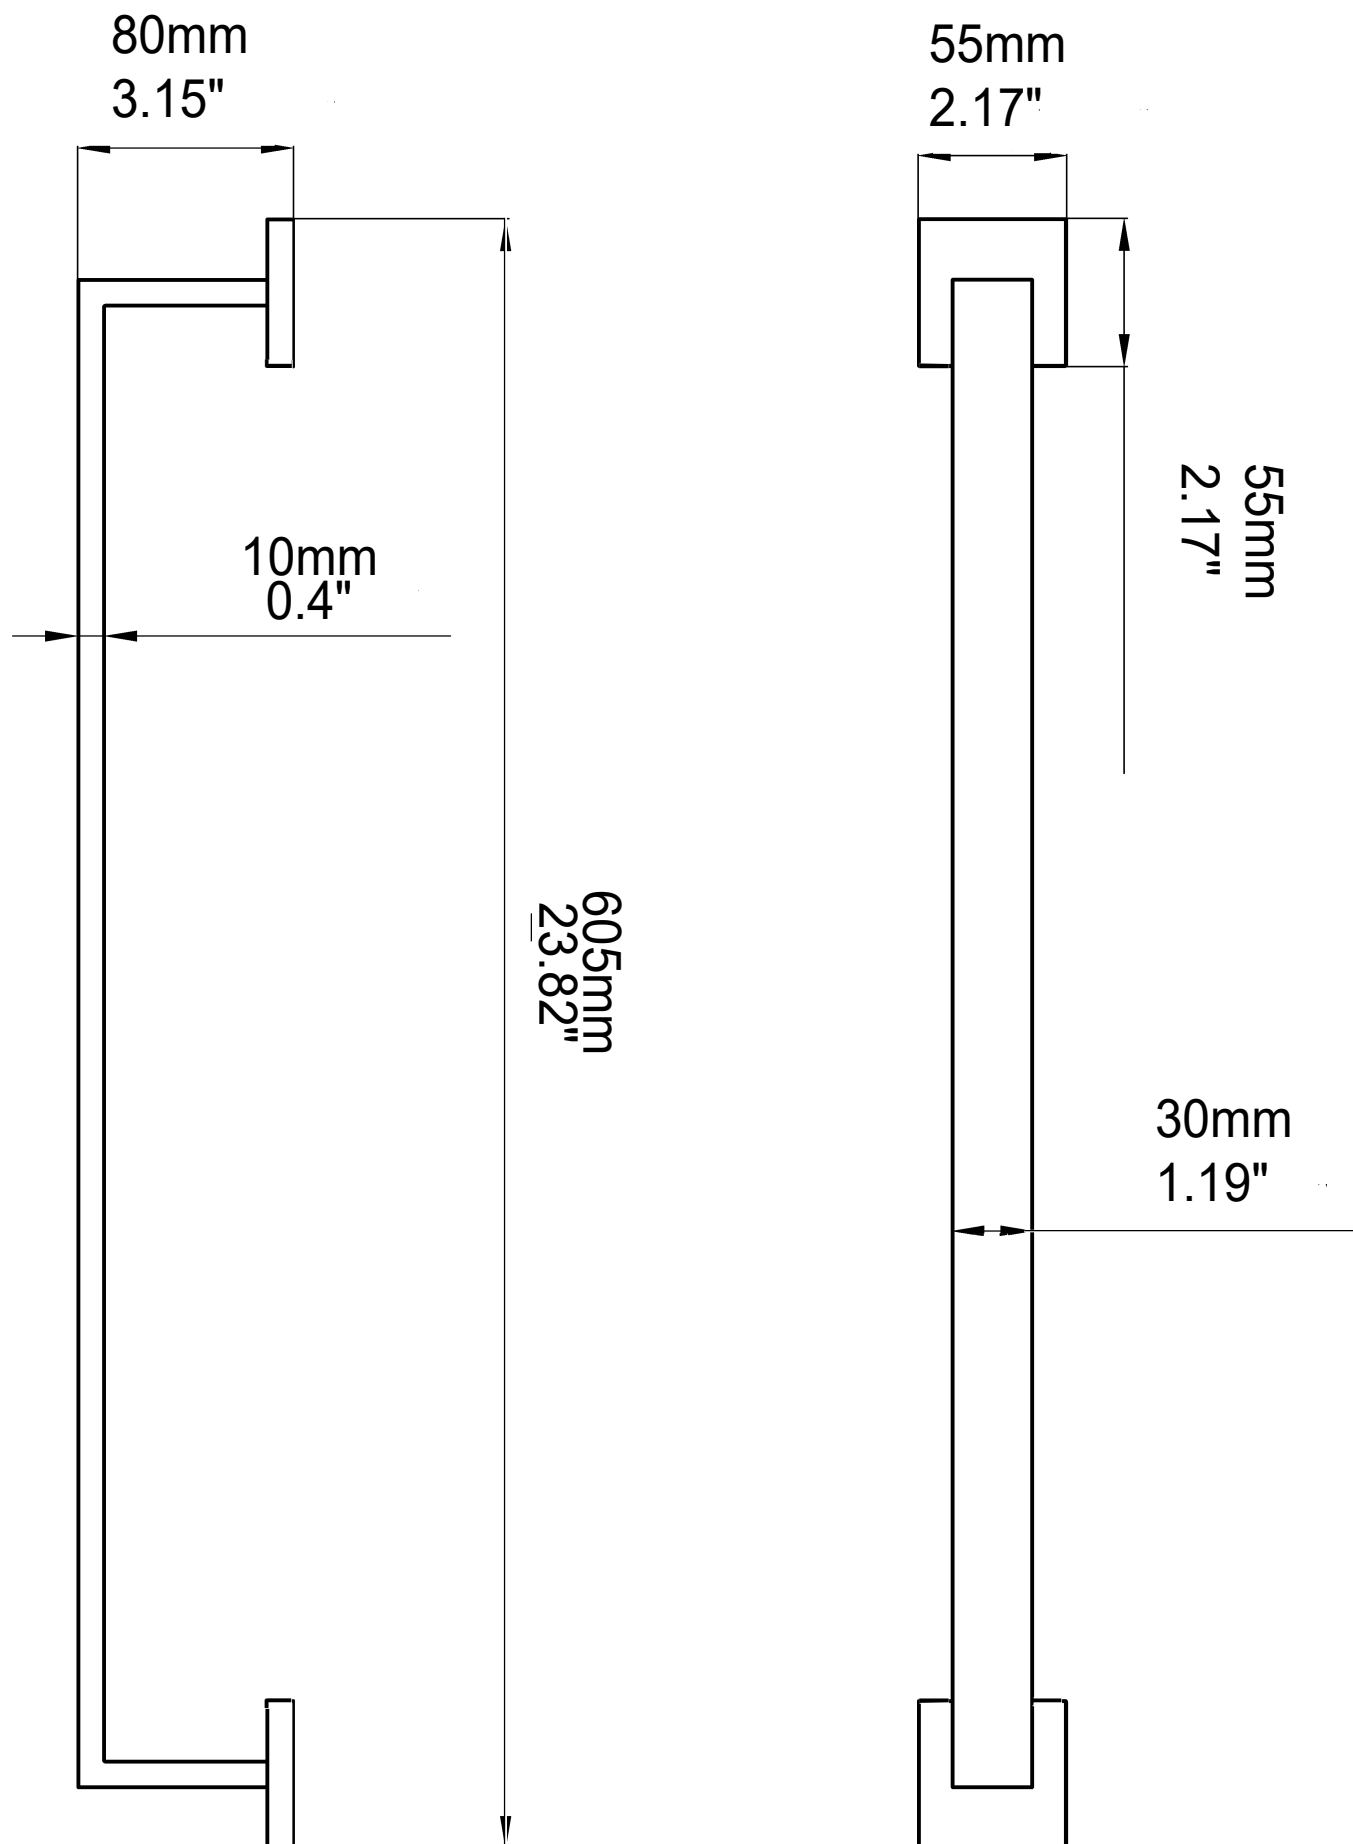

BAGNO LUCIDO PAPER HOLDER

LPH14152

BAGNO LUCIDO ROBE HOOK

LRH14152

LEXORA[®]

HOME DECOR & HOME FURNISHINGS

BAGNO LUCIDO TOWEL BAR

LTB2414152

LEXORA®
HOME DECOR & HOME FURNISHINGS

BAGNO LUCIDO TOWEL HOLDER

LTR14152