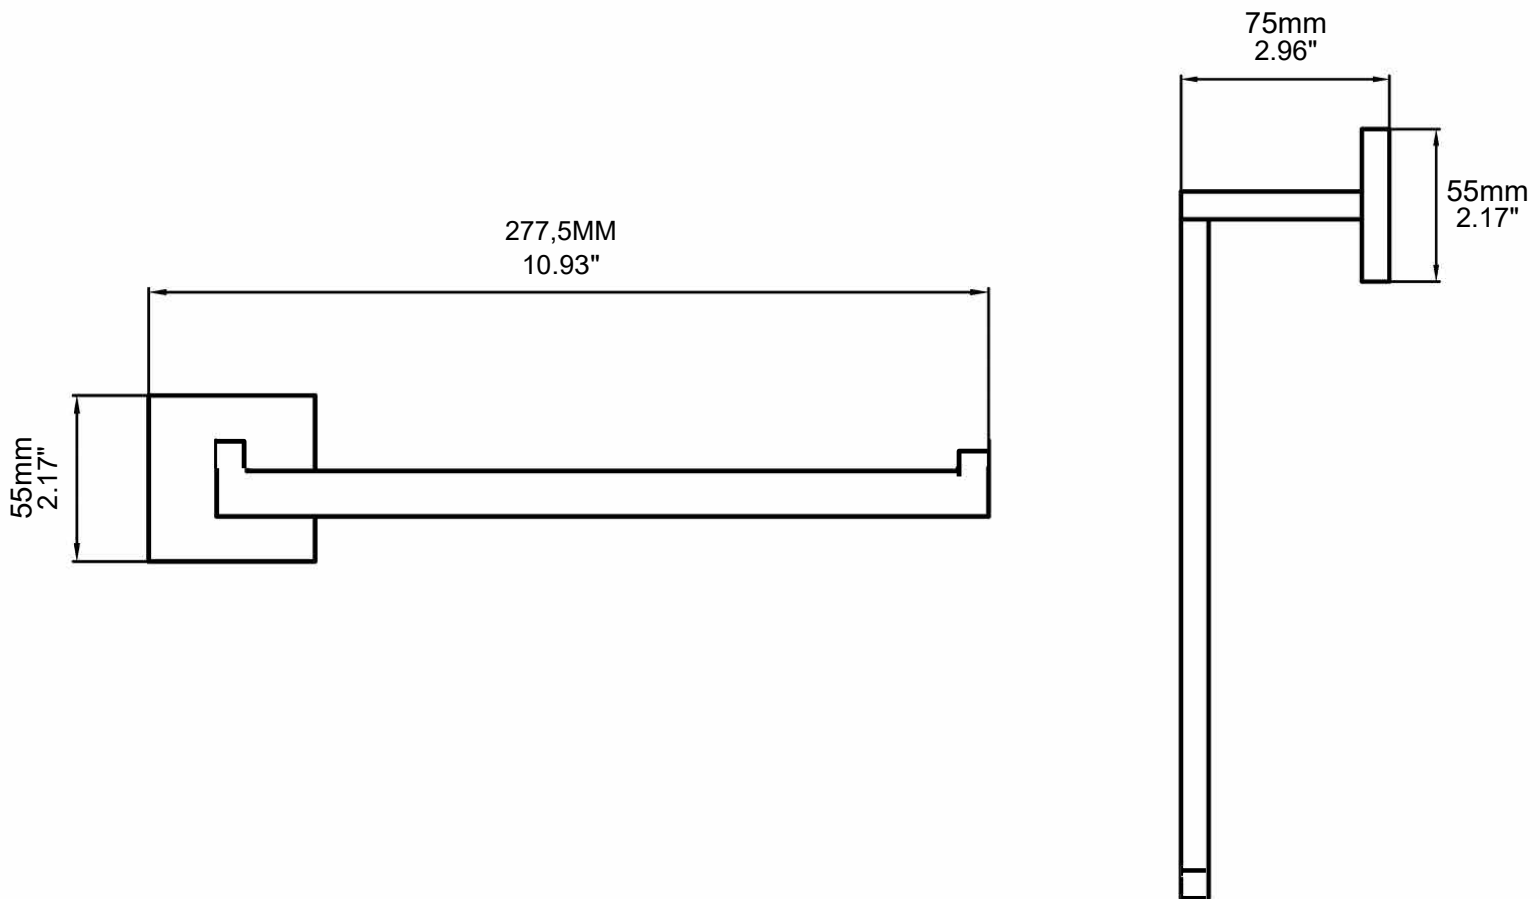

LEXORA®
HOME DECOR & HOME FURNISHINGS

BAGNO LUCIDO TOWEL HOLDER

LTR14152