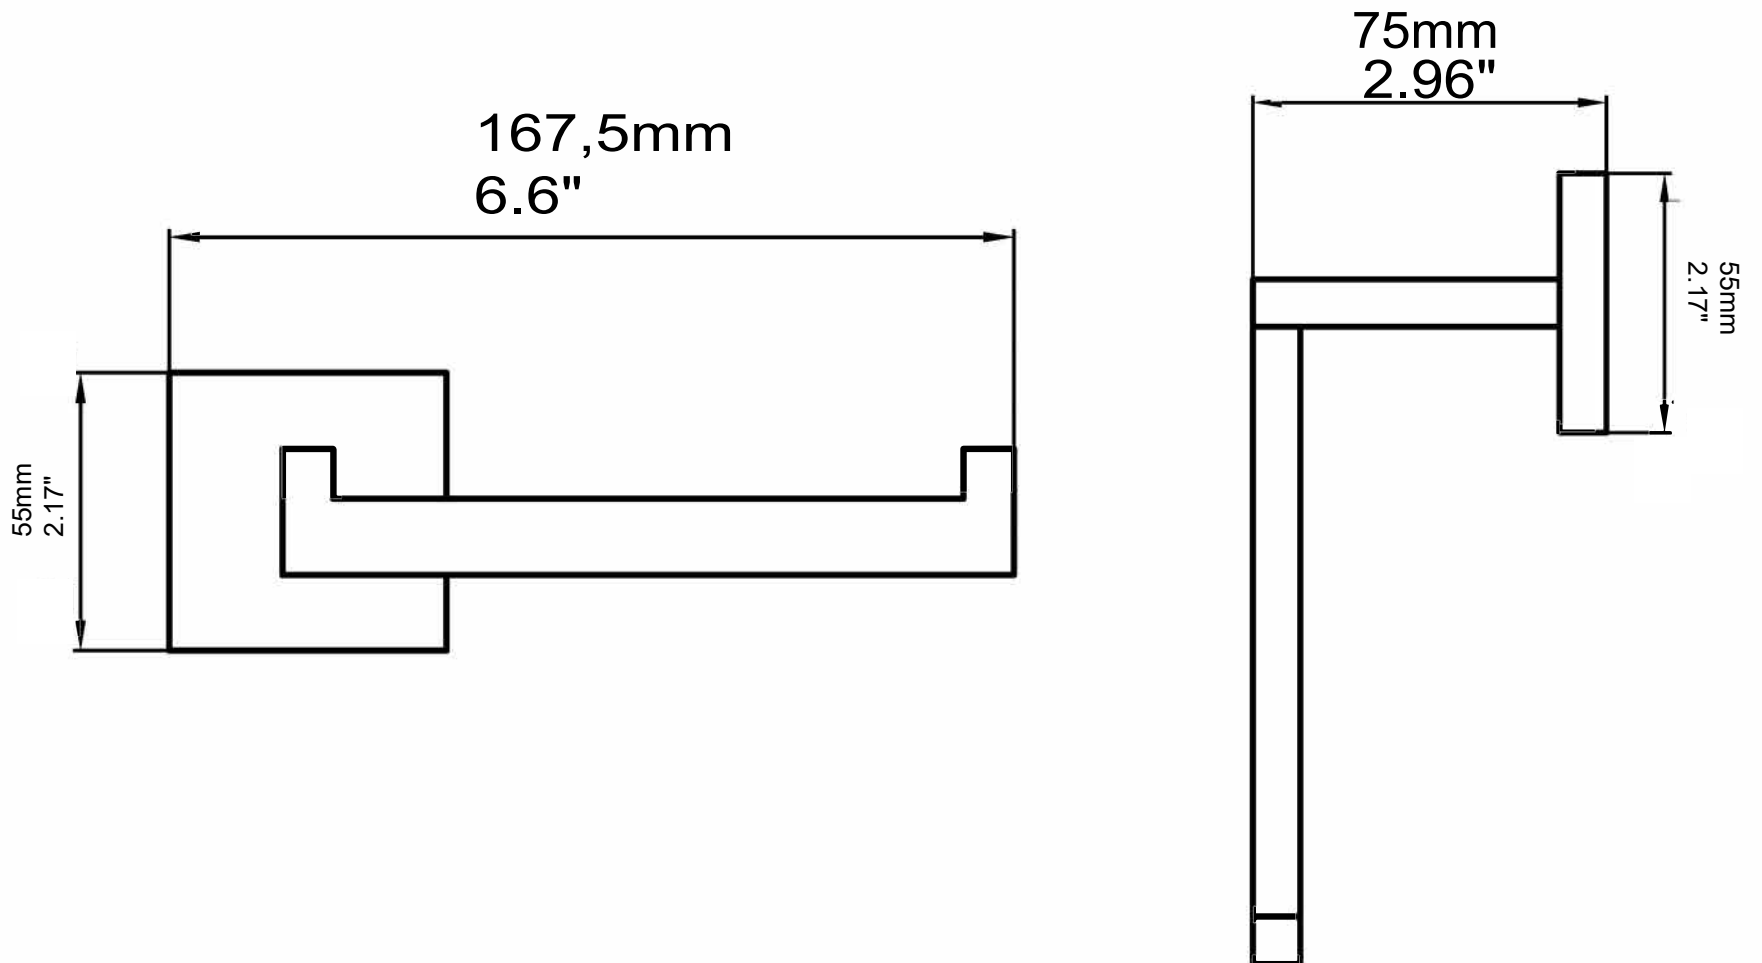

BAGNO LUCIDO PAPER HOLDER

LPH14152

BAGNO LUCIDO ROBE HOOK

LRH14152

LEXORA[®]

HOME DECOR & HOME FURNISHINGS

BAGNO LUCIDO TOWEL BAR

LTB2414152

LEXORA®
HOME DECOR & HOME FURNISHINGS

BAGNO LUCIDO TOWEL HOLDER

LTR14152