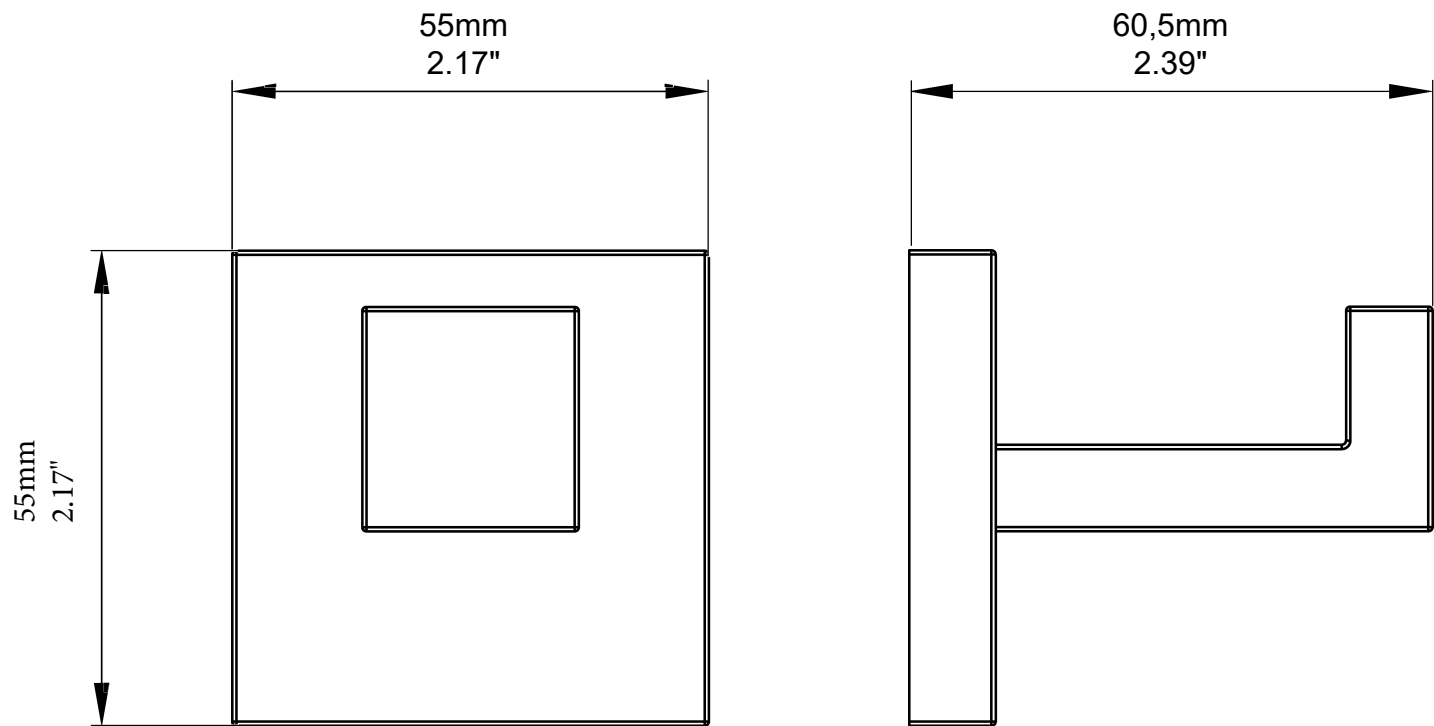

BAGNO LUCIDO PAPER HOLDER

LPH14152

BAGNO LUCIDO ROBE HOOK

LRH14152

LEXORA[®]

HOME DECOR & HOME FURNISHINGS

BAGNO LUCIDO TOWEL BAR

LTB2414152