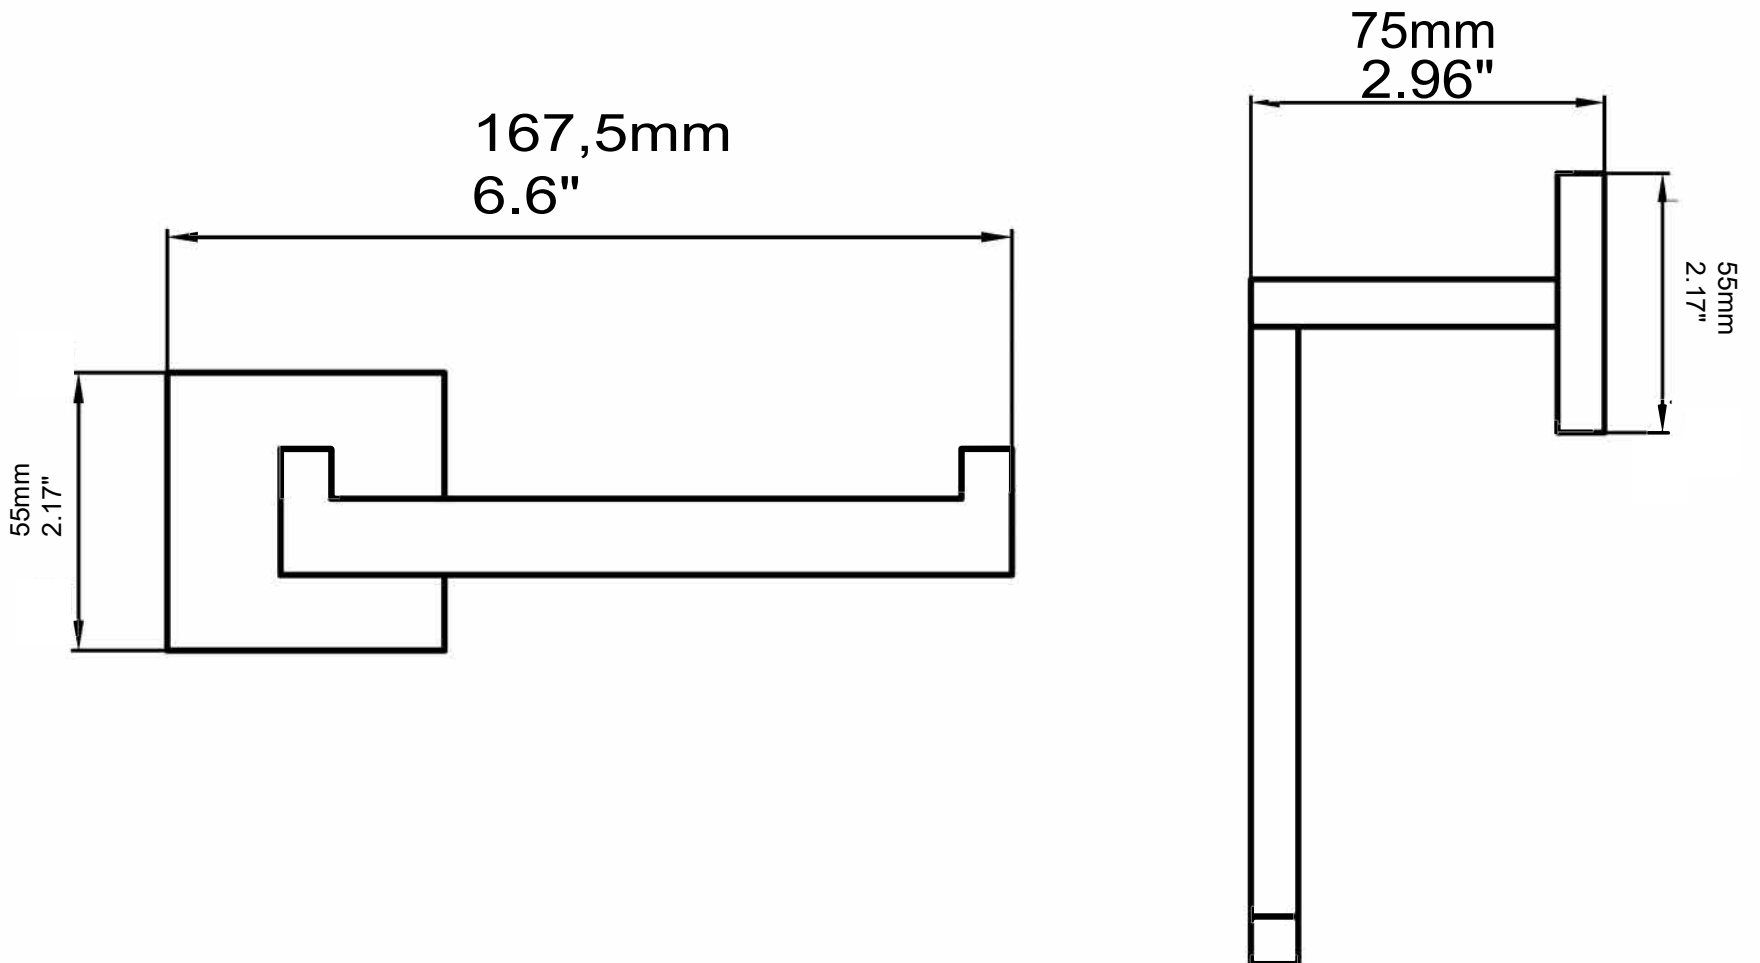

BAGNO LUCIDO PAPER HOLDER

LPH14152