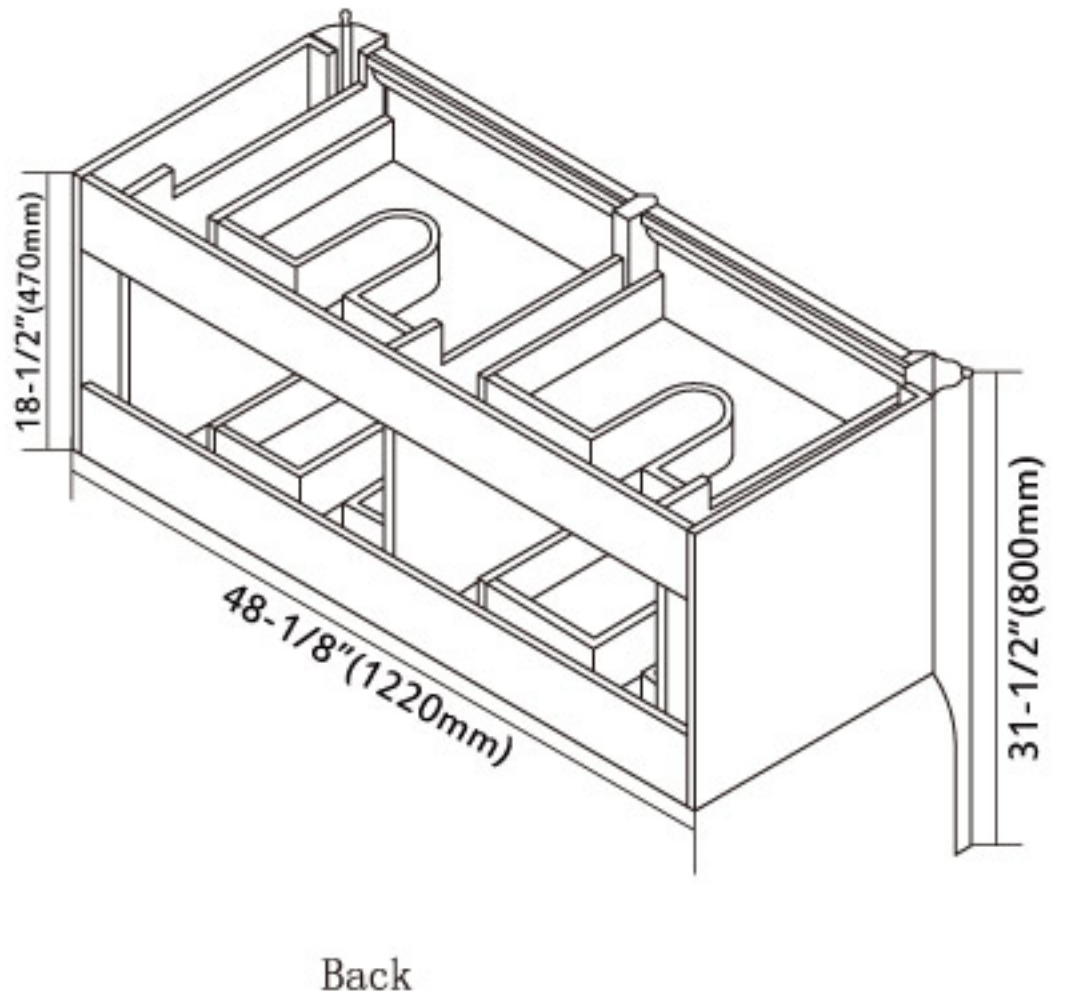

Elevation view

Side view

Top view

48-7/8" (1240mm)

23-1/2" (595mm)

**LED Mirror**

**Aluminum Mirror**