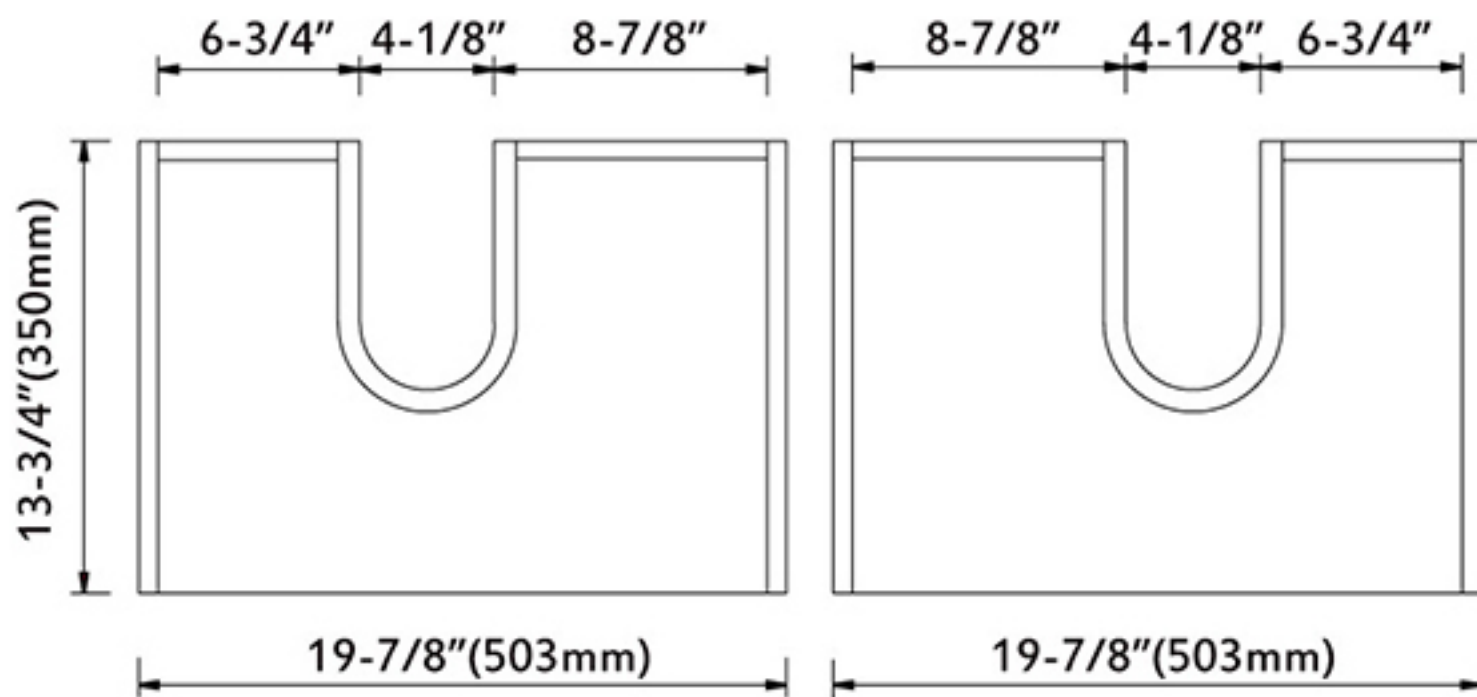

Elevation view

Side view

Top view

48-7/8" (1240mm)

23-1/2" (595mm)

**LED Mirror**

**Aluminum Mirror**