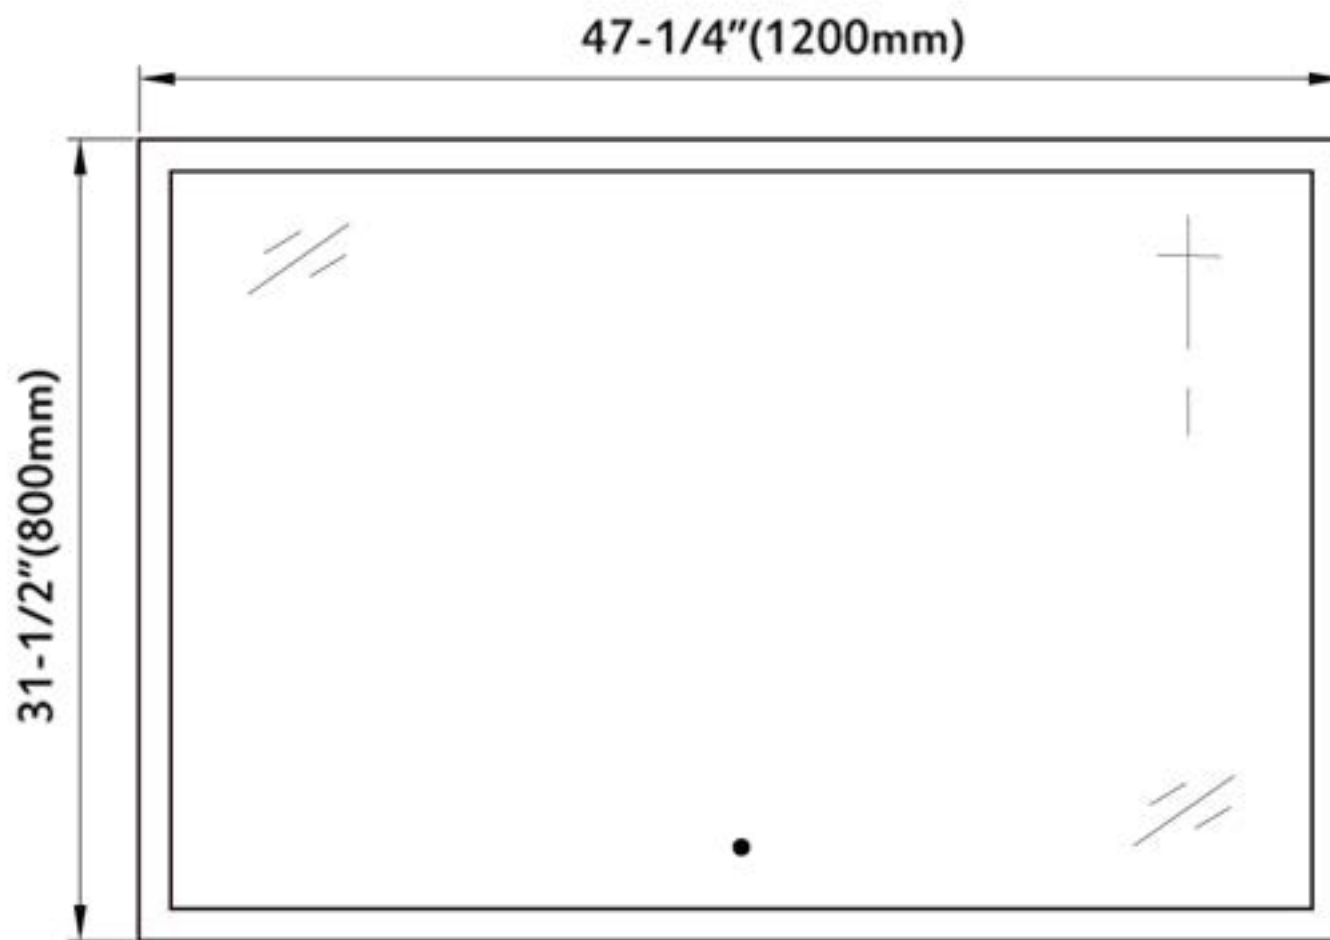

Elevation view

Side view

Top view

48-7/8" (1240mm)

23-1/2" (595mm)

**LED Mirror**

**Aluminum Mirror**