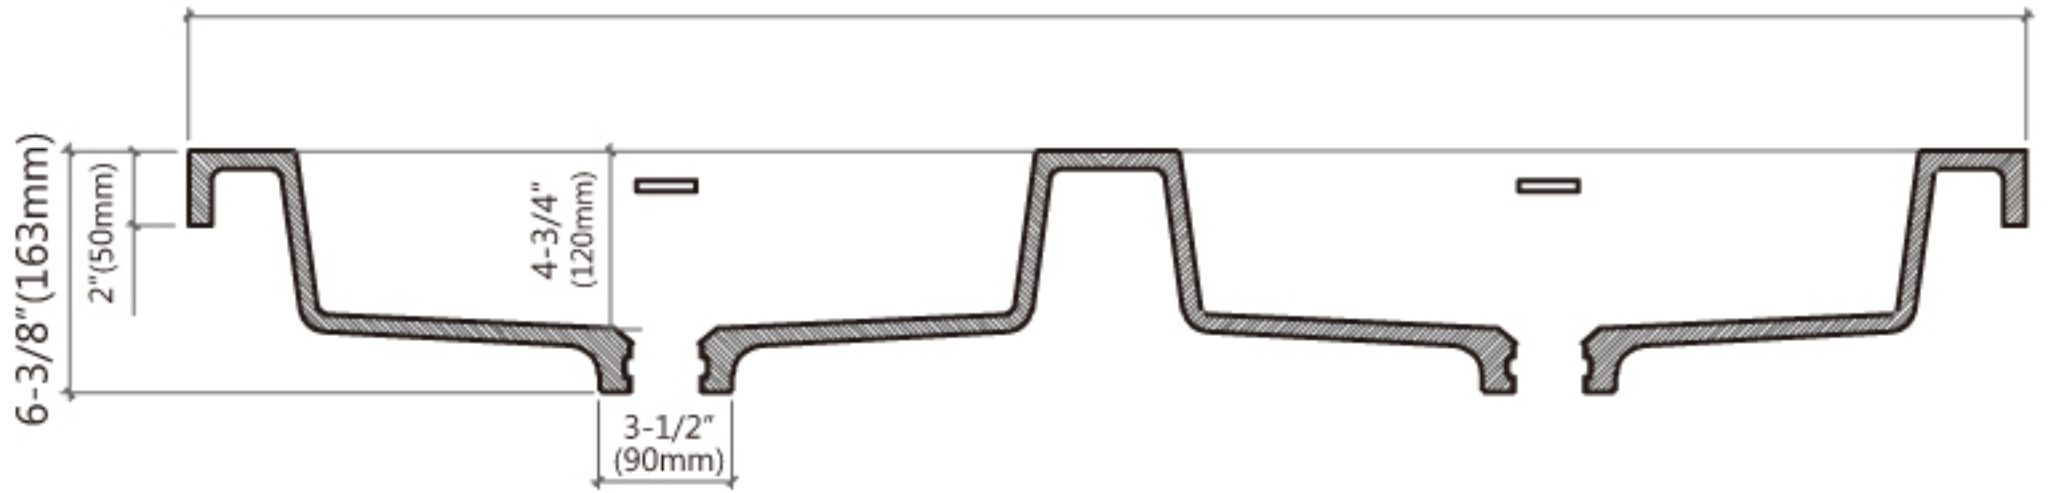

Elevation view

Side view

Top view

48-7/8" (1240mm)

23-1/2" (595mm)

**LED Mirror**

**Aluminum Mirror**