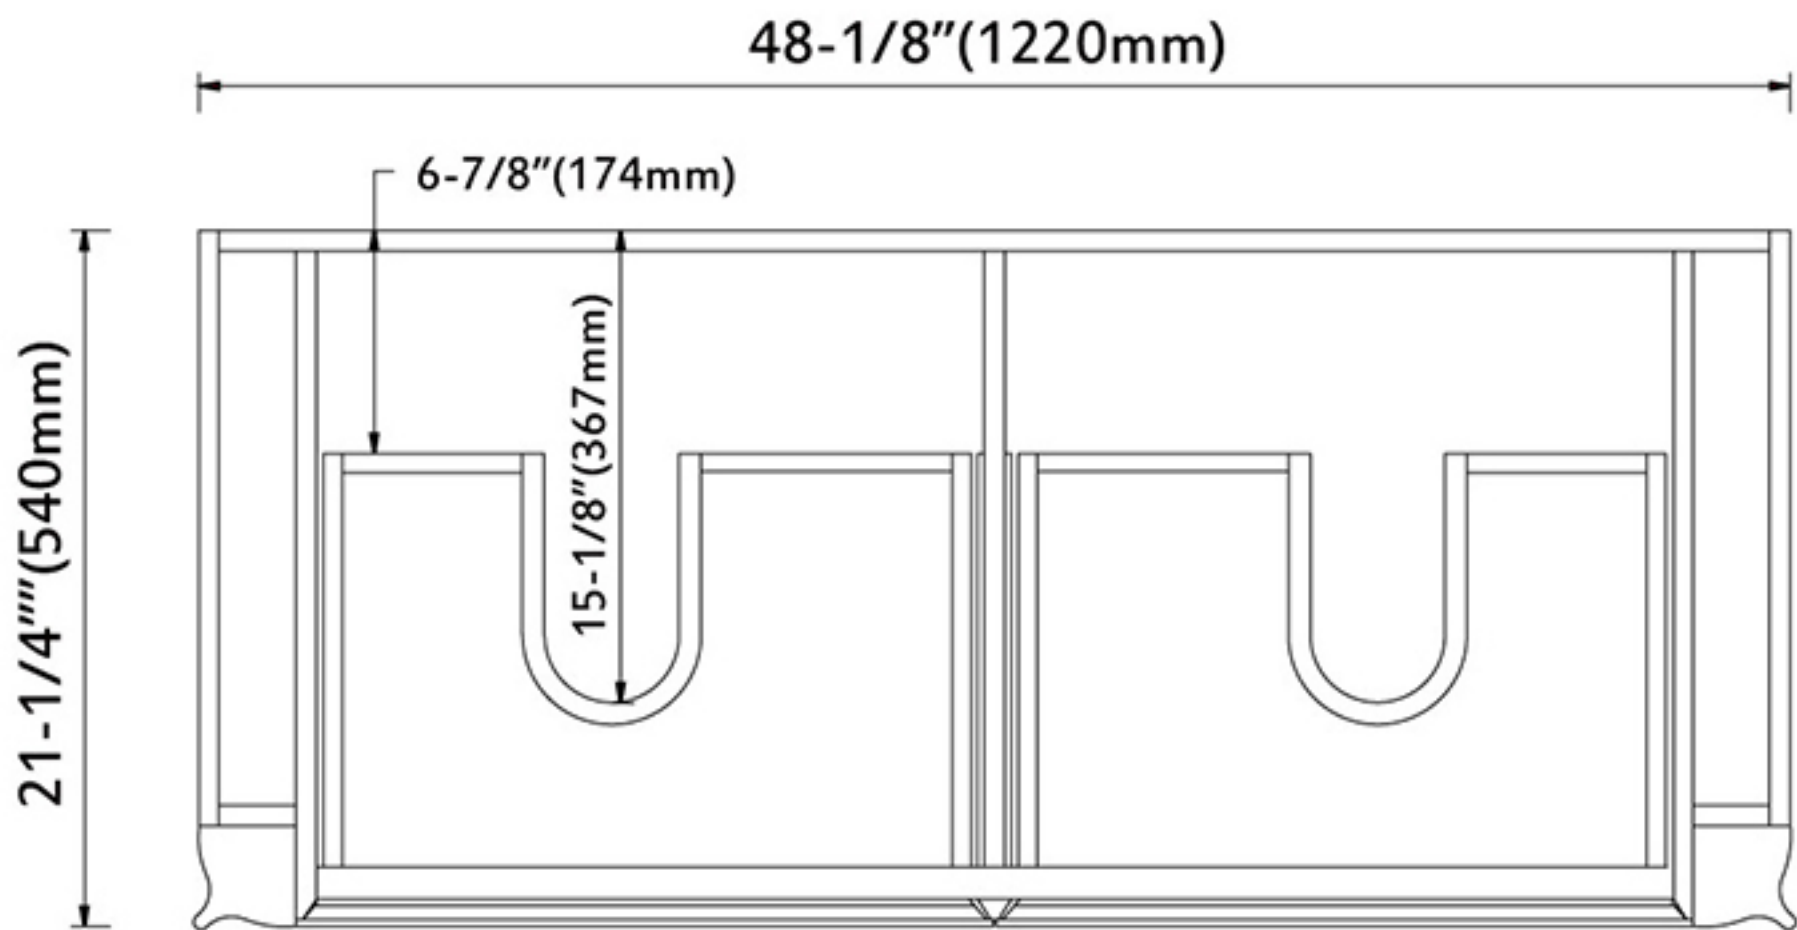

Elevation view

Side view

Top view

48-7/8" (1240mm)

23-1/2" (595mm)

**LED Mirror**

**Aluminum Mirror**