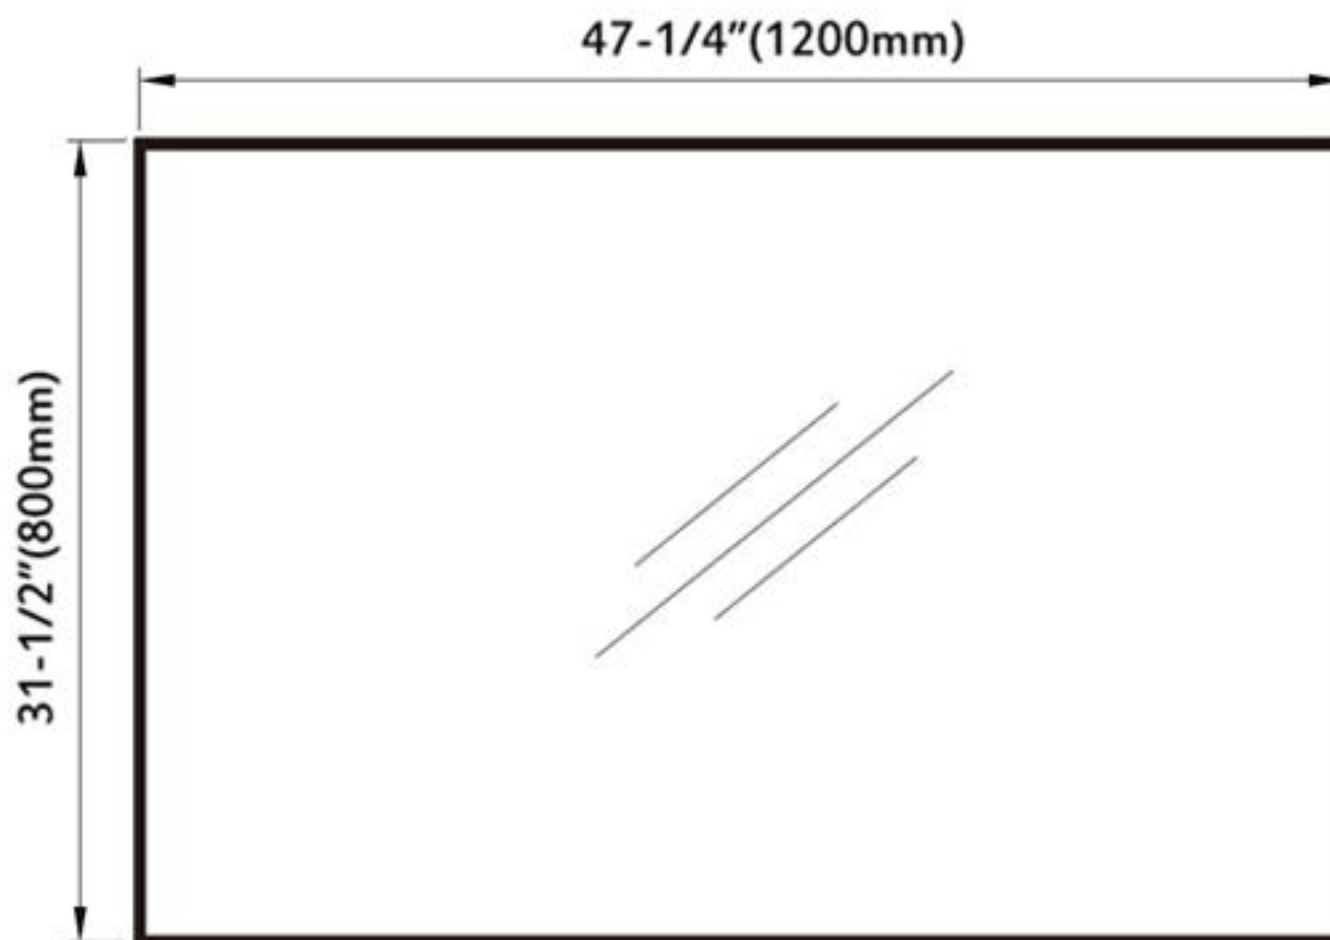

Elevation view

Side view

Top view

48-7/8" (1240mm)

23-1/2" (595mm)

**LED Mirror**

**Aluminum Mirror**