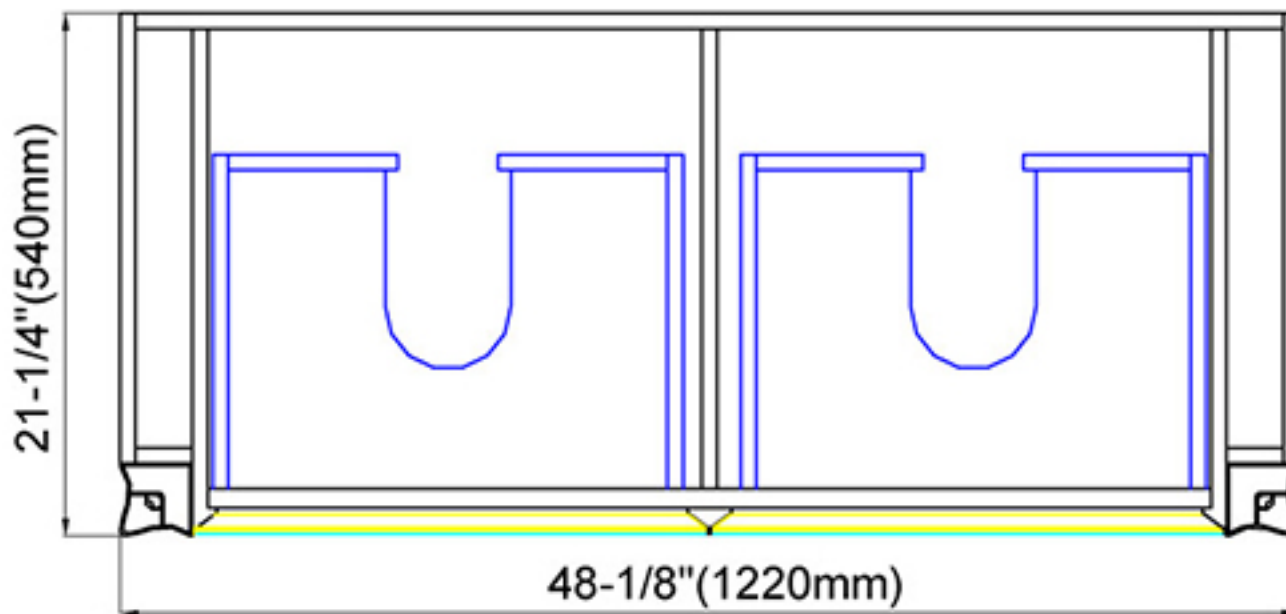

Elevation view

Side view

Top view

48-7/8" (1240mm)

23-1/2" (595mm)

**LED Mirror**

**Aluminum Mirror**