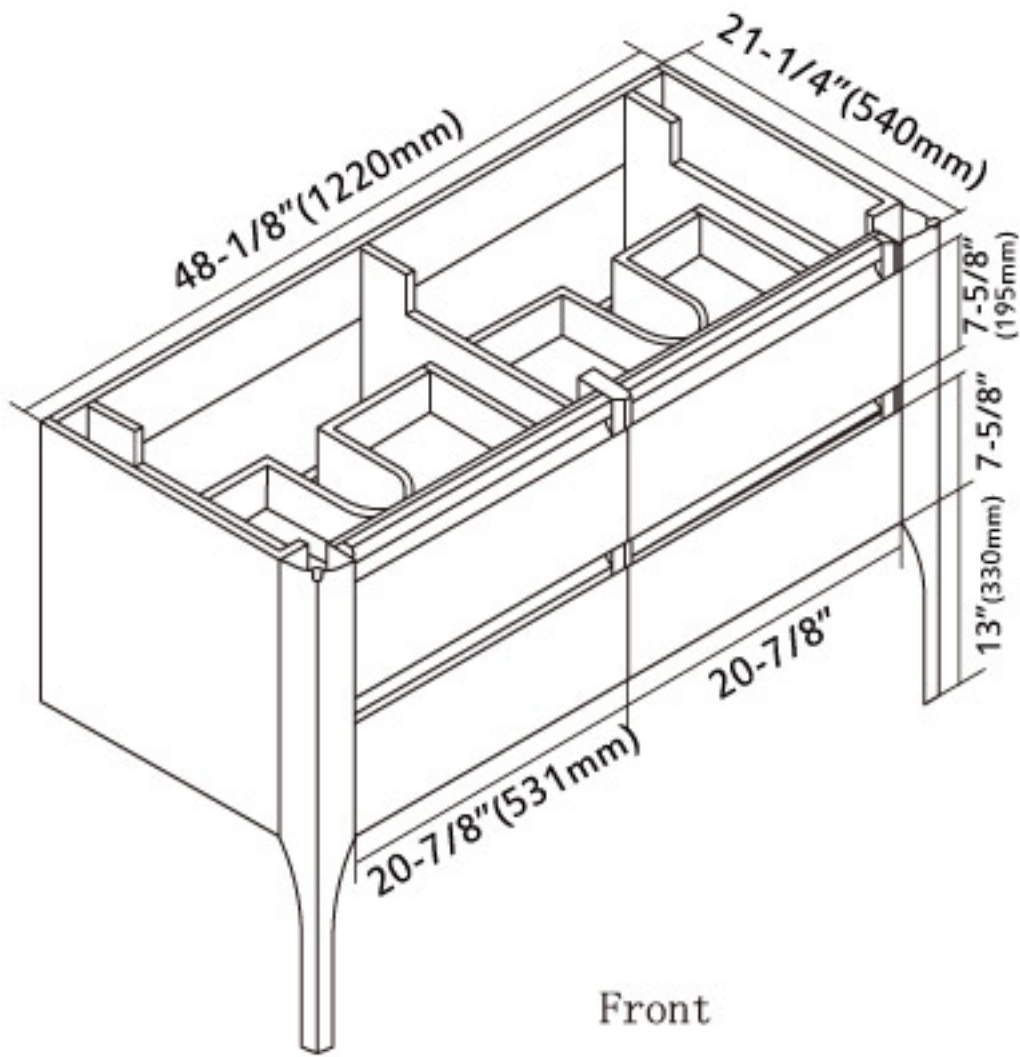

Elevation view

Side view

Top view

48-7/8" (1240mm)

23-1/2" (595mm)

**LED Mirror**

**Aluminum Mirror**