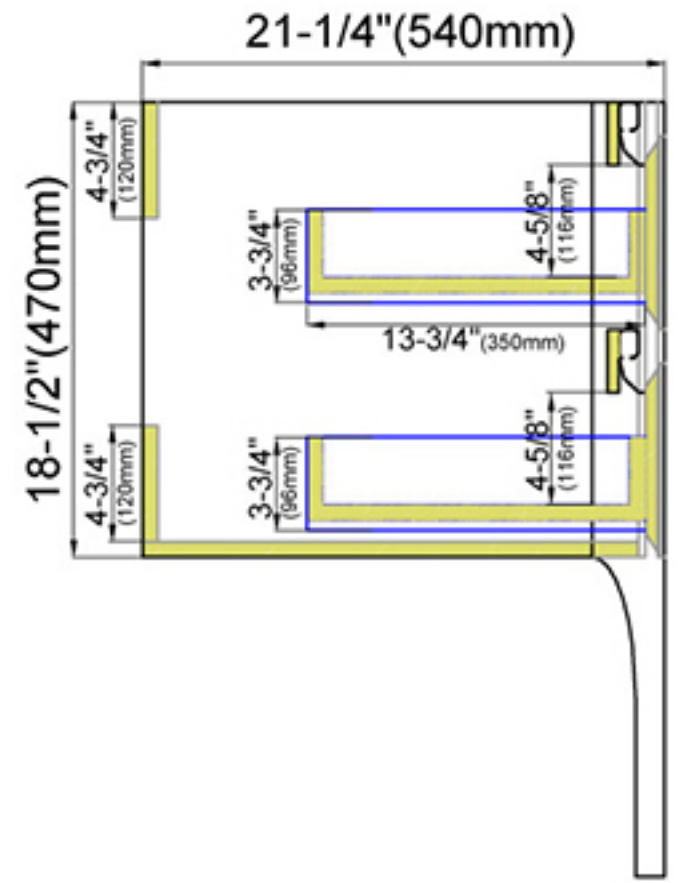

Elevation view

Side view

Top view

48-7/8" (1240mm)

23-1/2" (595mm)

**LED Mirror**

**Aluminum Mirror**