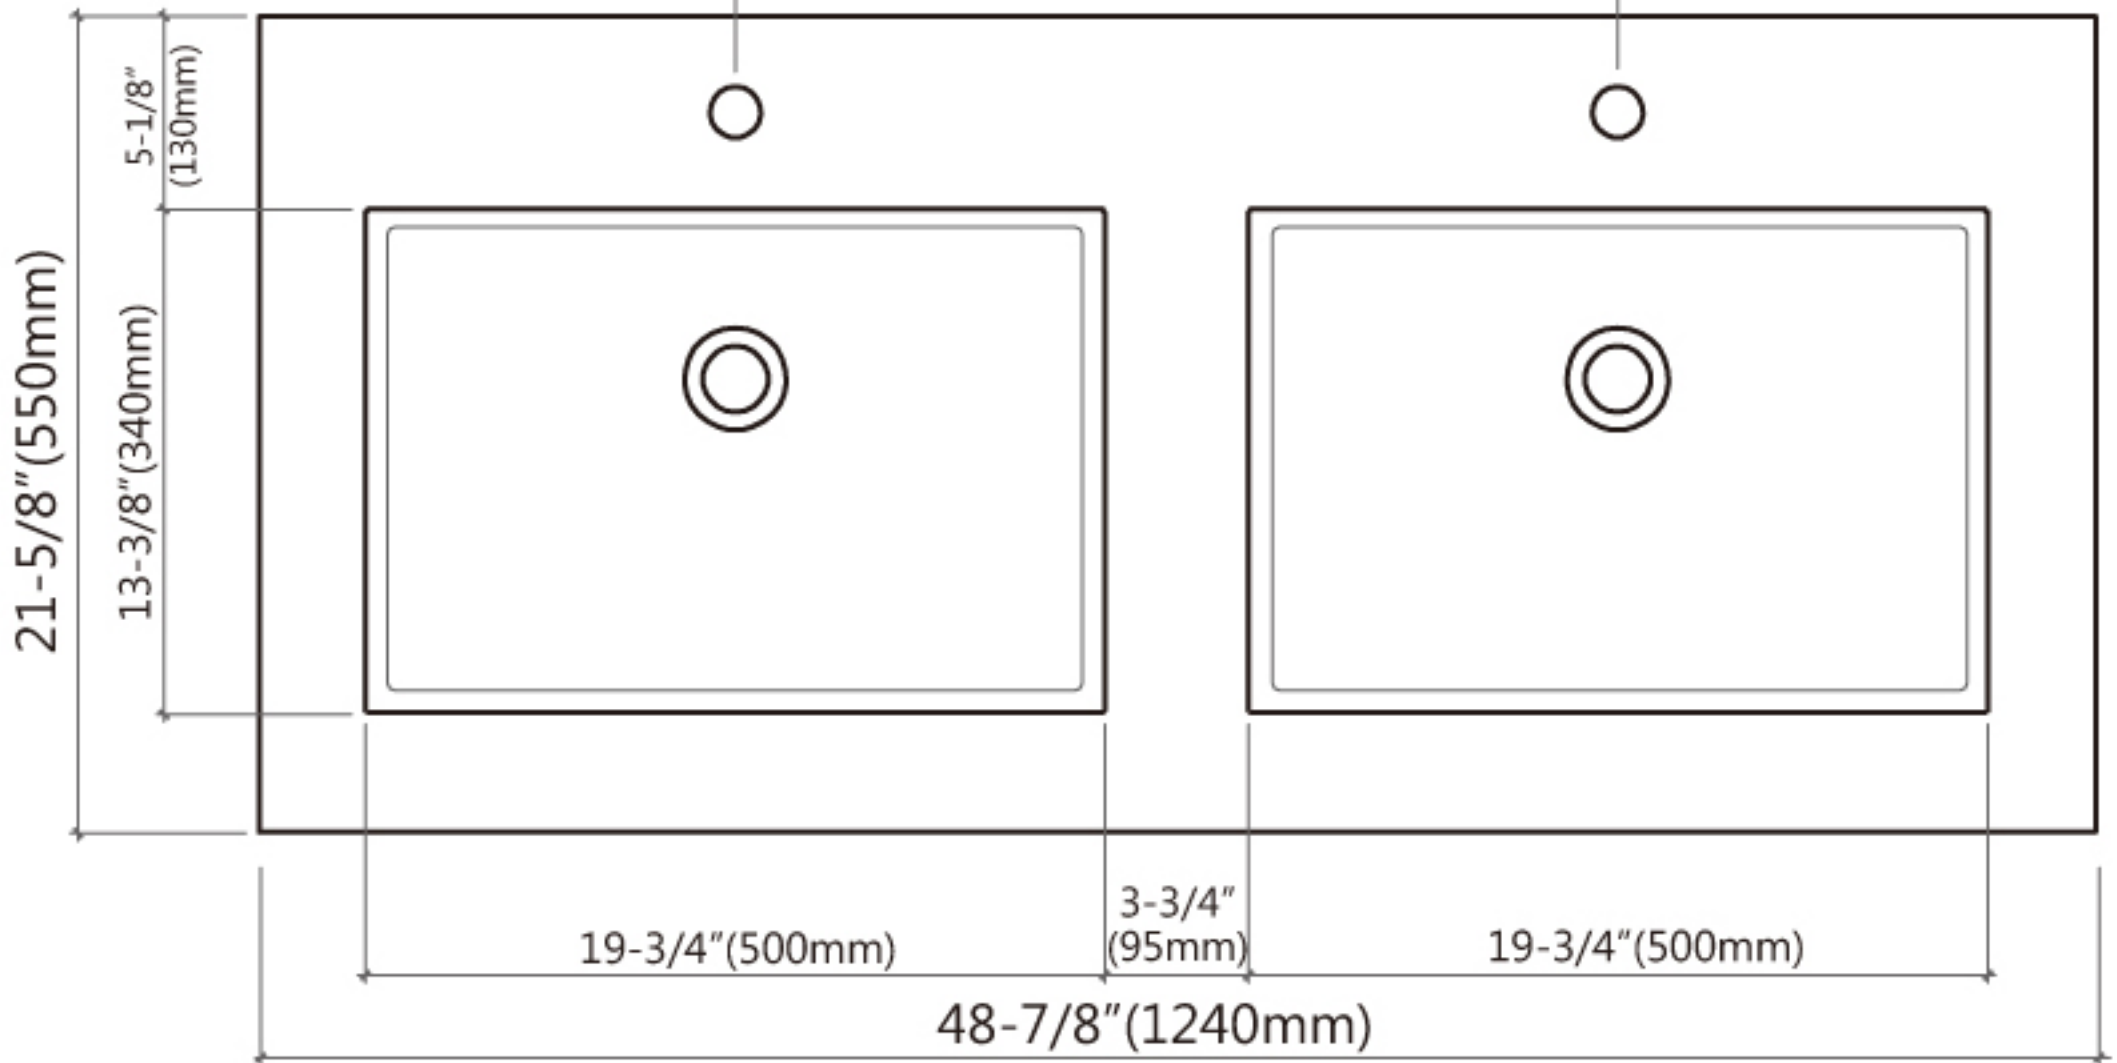

Elevation view

Side view

Top view

48-7/8" (1240mm)

23-1/2" (595mm)

**LED Mirror**

**Aluminum Mirror**