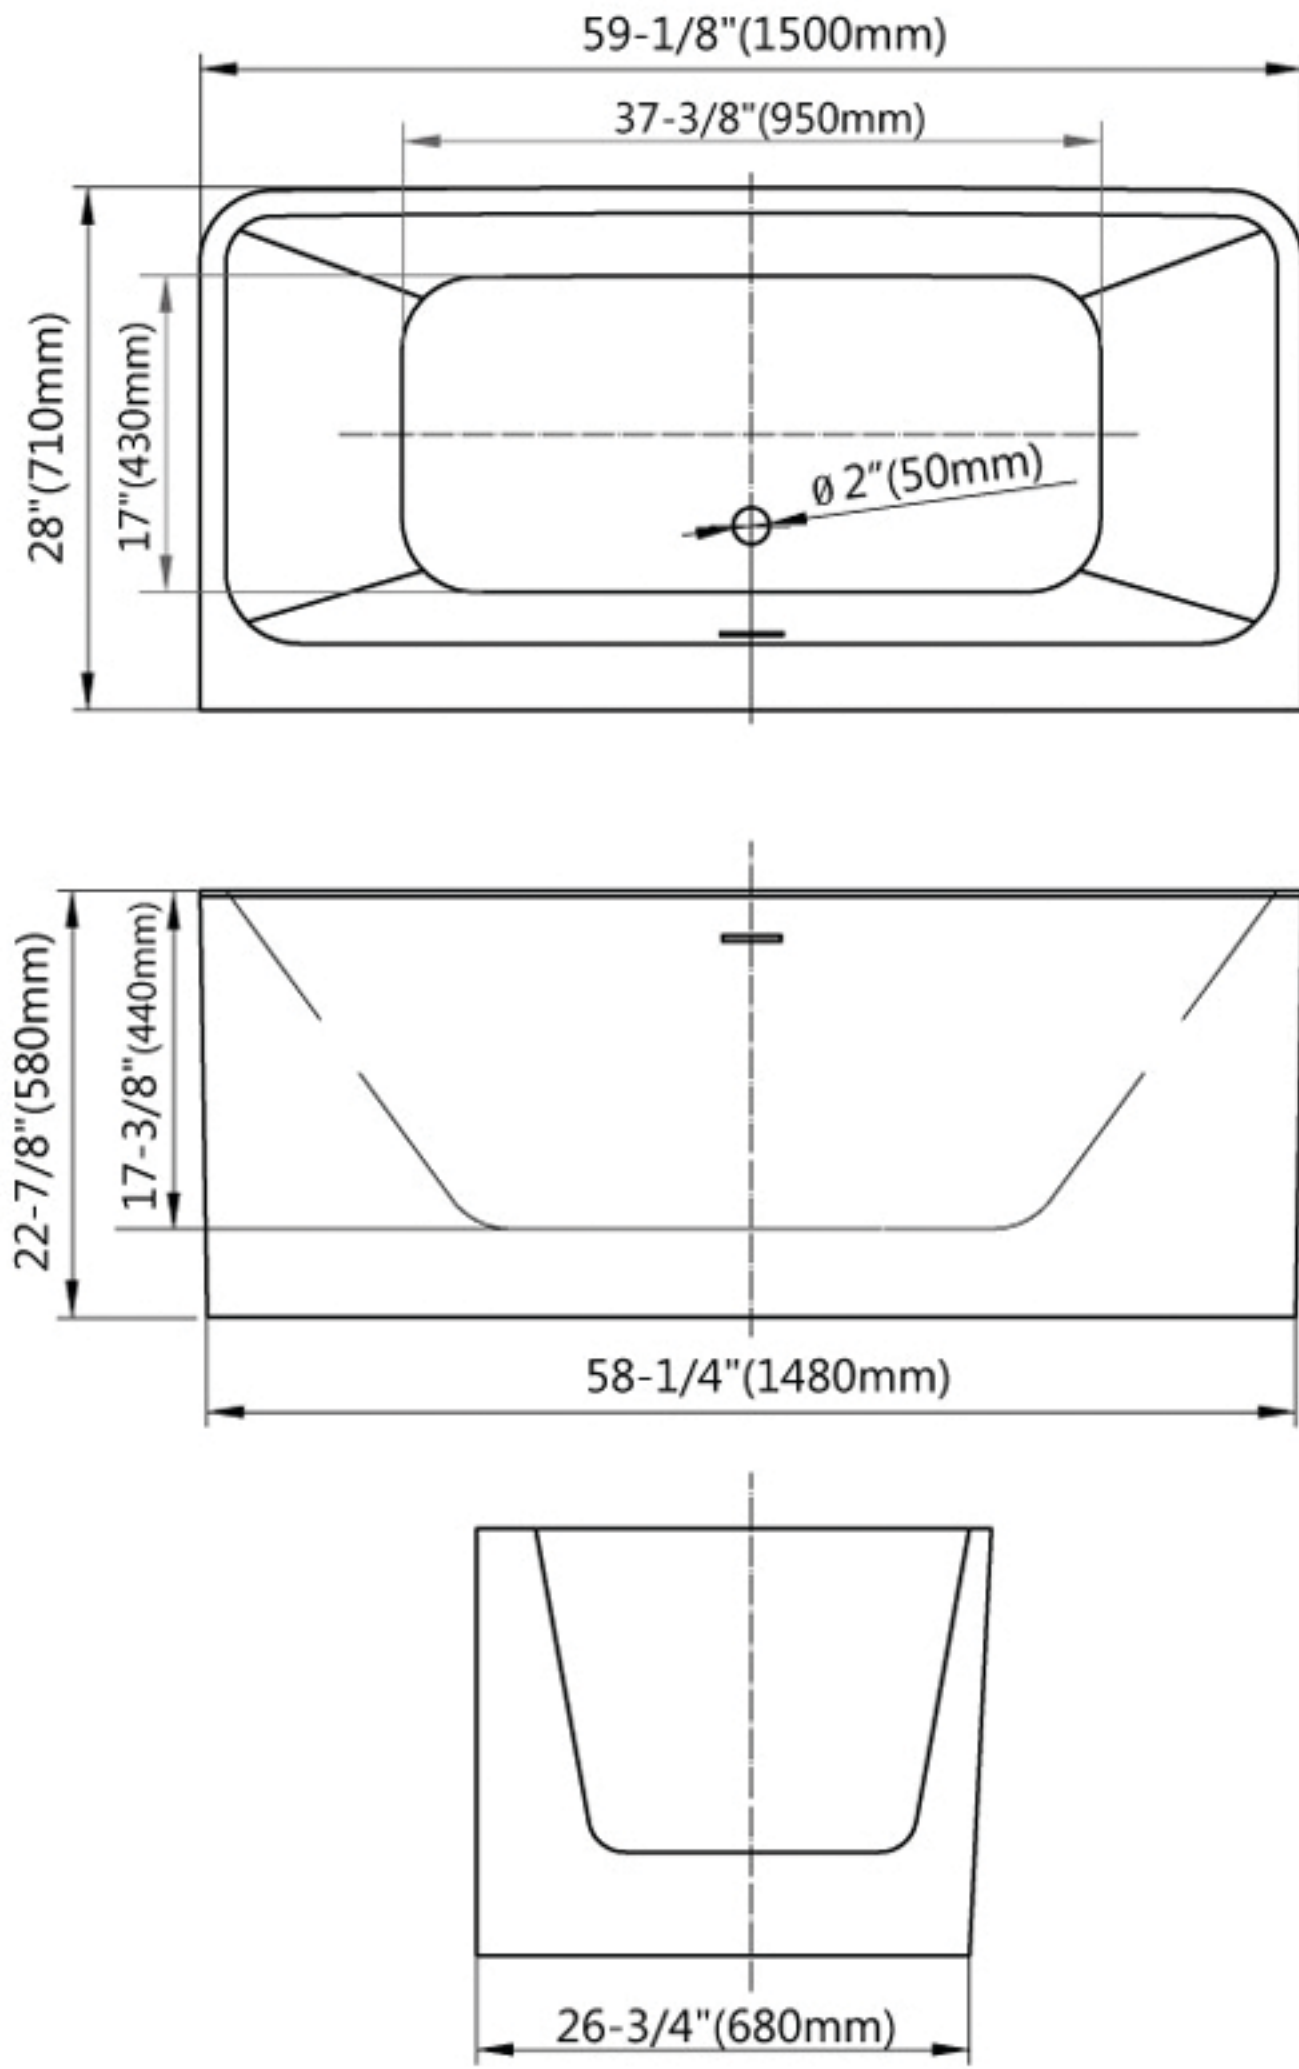

# 59" Bath tub - 073 Series

# 67" Bath tub - 073 Series